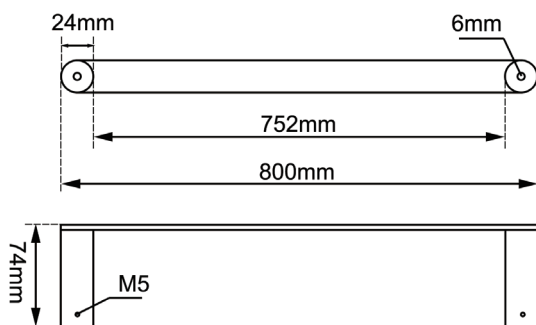

Rushy Series 800mm Single Towel Rail

SKU: 6501.8.TR

www.aquaperla.com.au

SPECIFICATION

Accessory Type: 800mm Single Towel Rack

Color Availability: 5 Colors

Material: 304 Stainless Steel

Dimension: 800mmL x 74mmH

Disclaimer: Products in this specification manual must by regulation, be installed by licensed and registered trade people. The manufacturer/ distributor reserves the right to vary specifications or delete models from their range without prior notification. Dimensions are nominal measurements only. Dimensions and set-outs listed are correct at time of publication however the manufacturer/ distributor takes no responsibility for printing errors.