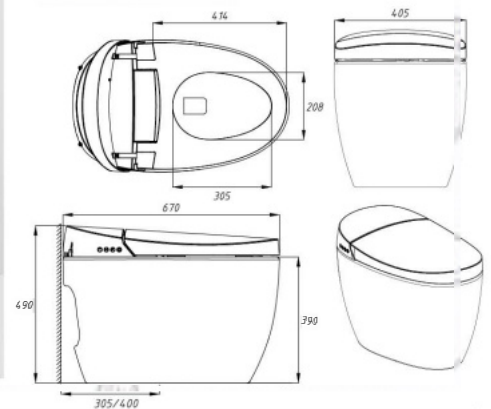

SINCE 2009

Aqua Perla
Bathroom & Kitchen Essentials

AD-TS-T6

Product Size

Product Information

Size: 670x405x490mm

Packing Size: 860*555*710mm

Rough-in: 300mm

Heating Method: Instant Heating

Flushing Method: Jet Siphon Type

Ceramic Body Without Water Tank

Color: White

Display mode: Celsius

Net Weight: 40kg

Gross Weight: 45kg

Backflow Prevention