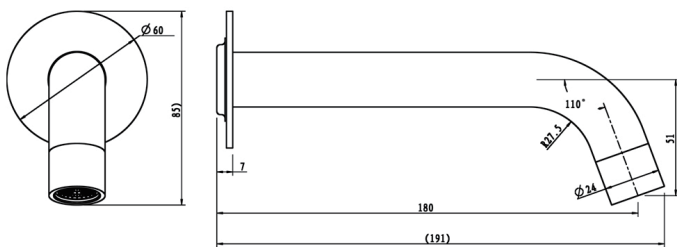

Lucid Pin Series Wall Mixer with Spout

SKU: BUYG0012-60.BS

www.aquaperla.com.au

SPECIFICATION

Finish:	Brushed Brass
Material:	Brass
Dimension:	191mmL x 60mmH
Pressure Rating:	AS/NZS 3500.1-2003 (Clause 3.3.4) specifies 500kPa maximum water supply pressure at any outlet within a building for new installations.
Temperature Rating:	Maximum hot temperature 80°C Minimum 5°C
Water Rating:	WELS: 5 star, 5L/min flow

Disclaimer: Products in this specification manual must by regulation, be installed by licensed and registered trade people. The manufacturer/ distributor reserves the right to vary specifications or delete models from their range without prior notification. Dimensions are nominal measurements only. Dimensions and set-outs listed are correct at time of publication however the manufacturer/ distributor takes no responsibility for printing errors.