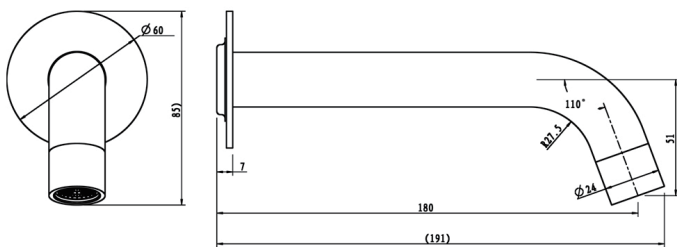

Lucid Pin Series Wall Mixer with Spout

SKU: BUCP0012-60.BS

www.aquaperla.com.au

SPECIFICATION

Finish:	Brushed Copper
Material:	Brass
Dimension:	191mmL x 60mmH
Pressure Rating:	AS/NZS 3500.1-2003 (Clause 3.3.4) specifies 500kPa maximum water supply pressure at any outlet within a building for new installations.
Temperature Rating:	Maximum hot temperature 80°C Minimum 5°C
Water Rating:	WELS: 5 star, 5L/min flow

Disclaimer: Products in this specification manual must by regulation, be installed by licensed and registered trade people. The manufacturer/ distributor reserves the right to vary specifications or delete models from their range without prior notification. Dimensions are nominal measurements only. Dimensions and set-outs listed are correct at time of publication however the manufacturer/ distributor takes no responsibility for printing errors.