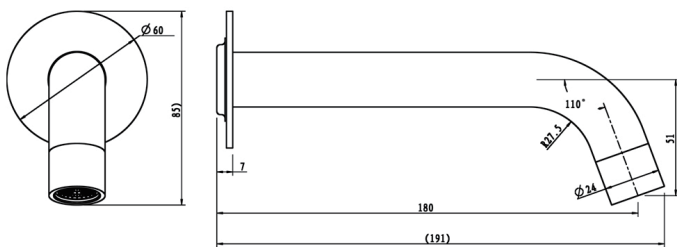

Lucid Pin Series Wall Mixer with Spout

SKU: BU0012-60.BS

www.aquaperla.com.au

SPECIFICATION

Finish:	Brushed Nickel
Material:	Brass
Dimension:	191mmL x 60mmH
Pressure Rating:	AS/NZS 3500.1-2003 (Clause 3.3.4) specifies 500kPa maximum water supply pressure at any outlet within a building for new installations.
Temperature Rating:	Maximum hot temperature 80°C Minimum 5°C
Water Rating:	WELS: 5 star, 5L/min flow

CLEANING RECOMMENDATIONS

This product should not be cleaned with abrasive materials. Damage caused by any improper treatment is not covered by the product warranty - refer to Warranty Conditions on our website: www.aquaperla.com.au

Disclaimer: Products in this specification manual must by regulation, be installed by licensed and registered trade people. The manufacturer/ distributor reserves the right to vary specifications or delete models from their range without prior notification. Dimensions are nominal measurements only. Dimensions and set-outs listed are correct at time of publication however the manufacturer/ distributor takes no responsibility for printing errors.