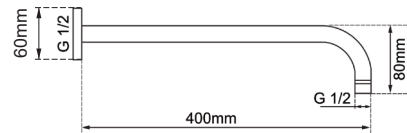

Round Shower Arm

SKU: 0108.SA

www.aquaperla.com.au

SPECIFICATION

Color Availability: 7 Colors

Material: 304 Stainless Steel

Dimension: 400mmL x 80mmH

Accessory Type: Round Straight Wall Shower Arm

Disclaimer: Products in this specification manual must by regulation, be installed by licensed and registered trade people. The manufacturer/ distributor reserves the right to vary specifications or delete models from their range without prior notification. Dimensions are nominal measurements only. Dimensions and set-outs listed are correct at time of publication however the manufacturer/ distributor takes no responsibility for printing errors.