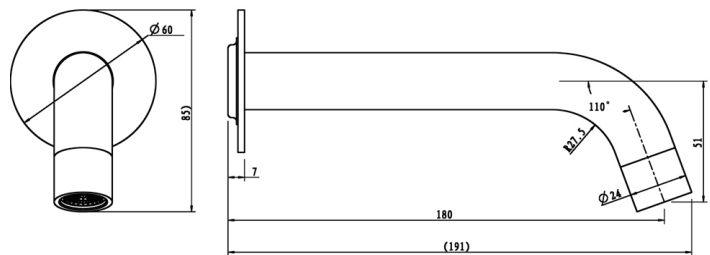

Lucid Pin Series Wall Mixer with Spout

SKU: LBG0012-60.BS

SPECIFICATION

Finish:	Light Brushed Brass
Material:	Lead Free Brass
Dimension:	191mmL x 60mmH
Pressure Rating:	AS/NZS 3500.1-2003 (Clause 3.3.4) specifies 500kPa maximum water supply pressure at any outlet within a building for new installations.
Temperature Rating:	Maximum hot temperature 80°C Minimum 5°C
Water Rating:	WELS: 5 star, 5L/min flow

Disclaimer: Products in this specification manual must by regulation, be installed by licensed and registered trade people. The manufacturer/ distributor reserves the right to vary specifications or delete models from their range without prior notification. Dimensions are nominal measurements only. Dimensions and set-outs listed are correct at time of publication however the manufacturer/ distributor takes no responsibility for printing errors.