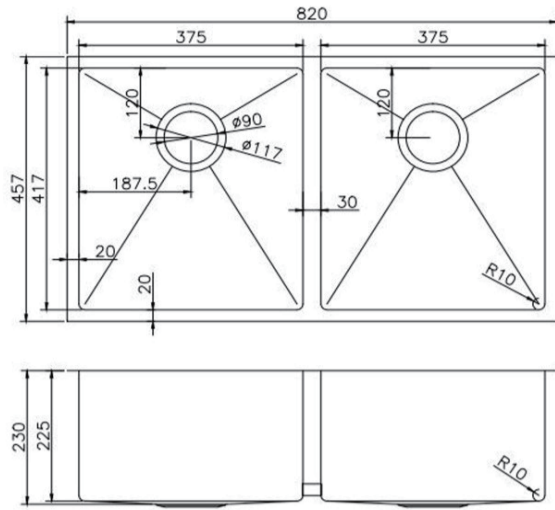

Stainless Steel Kitchen Sink

SKU: CH8245.KS

www.aquaperla.com.au

SPECIFICATION

Color Availability: Chrome

Material: Stainless Steel

Dimension: 820mmL x 457mmW x 230mmH

Weight: 15.9KG

Package Size: 880*520*310 mm

Spec.: Stainless Steel Kitchen Sink

Installation: Drop-in / Flush / Under-mount

Instructions for Top Mounted Sinks

Instructions for Under Mounted Sinks

CLEANING RECOMMENDATIONS

Disclaimer: Products in this specification manual must by regulation, be installed by licensed and registered trade people. The manufacturer/ distributor reserves the right to vary specifications or delete models from their range without prior notification. Dimensions are nominal measurements only. Dimensions and set-outs listed are correct at time of publication however the manufacturer/ distributor takes no responsibility for printing errors.