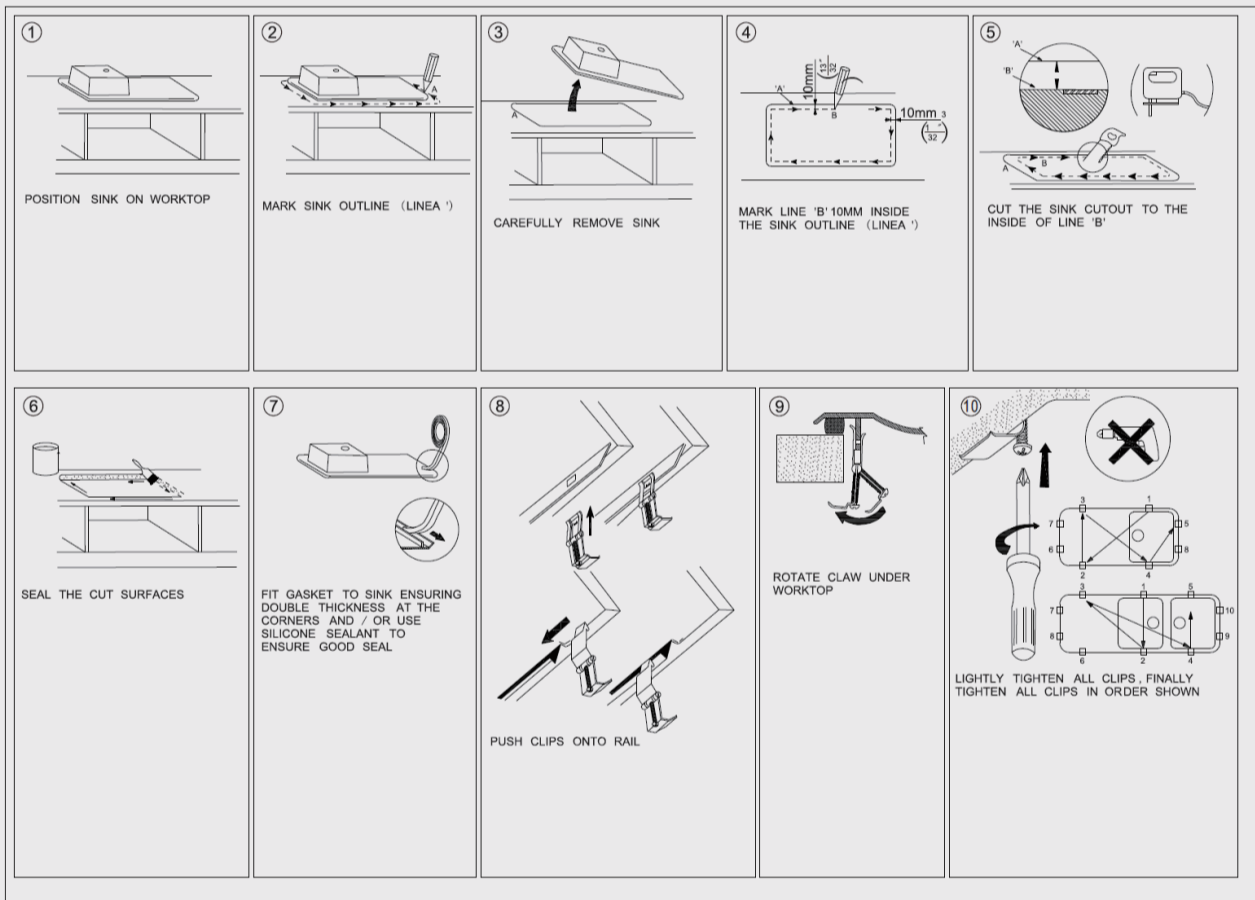

Stainless Steel Kitchen Sink

SKU: CH8245.KS

www.aquaperla.com.au

SPECIFICATION

Color Availability: Chrome

Material: Stainless Steel

Dimension: 820mmL x 457mmW x 230mmH

Weight: 15.9KG

Package Size: 880*520*310 mm

Spec.: Stainless Steel Kitchen Sink

Installation: Drop-in / Flush / Under-mount

Instructions for Top Mounted Sinks

Instructions for Under Mounted Sinks

CLEANING RECOMMENDATIONS