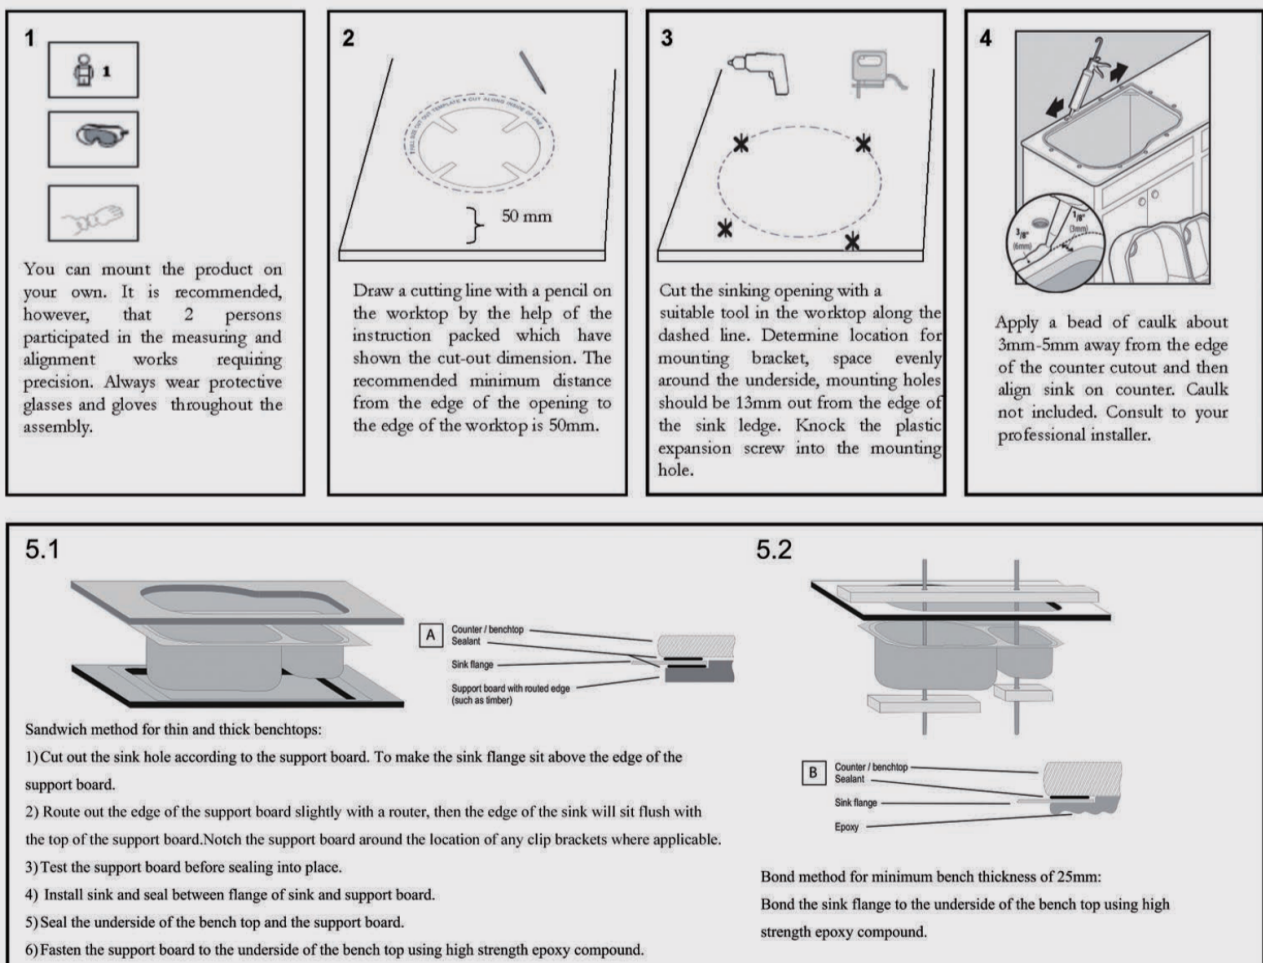

Package Size: 880*520*310 mm

Spec.: Stainless Steel Kitchen Sink

Installation: Drop-in / Flush / Under-mount

Instructions for Top Mounted Sinks

Instructions for Under Mounted Sinks

CLEANING RECOMMENDATIONS