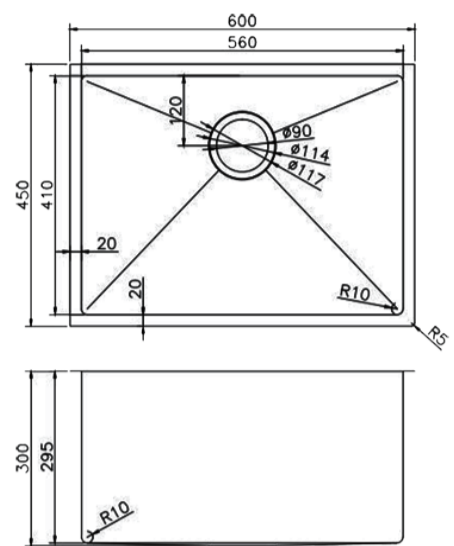

Stainless Steel Kitchen Sink

SKU: CH6045D.KS

www.aquaperla.com.au

SPECIFICATION

Color Availability: Chrome

Material: Stainless Steel

Dimension: 600mmL x 450mmW x 300mmH

Weight: 12.70KG

Package Size: 660*510*380 mm

Spec.: Stainless Steel Kitchen Sink

Installation: Drop-in / Top / Flush / Under-mount

Instructions for Top Mounted Sinks

Instructions for Under Mounted Sinks

CLEANING RECOMMENDATIONS

Disclaimer: Products in this specification manual must by regulation, be installed by licensed and registered trade people. The manufacturer/ distributor reserves the right to vary specifications or delete models from their range without prior notification. Dimensions are nominal measurements only. Dimensions and set-outs listed are correct at time of publication however the manufacturer/ distributor takes no responsibility for printing errors.