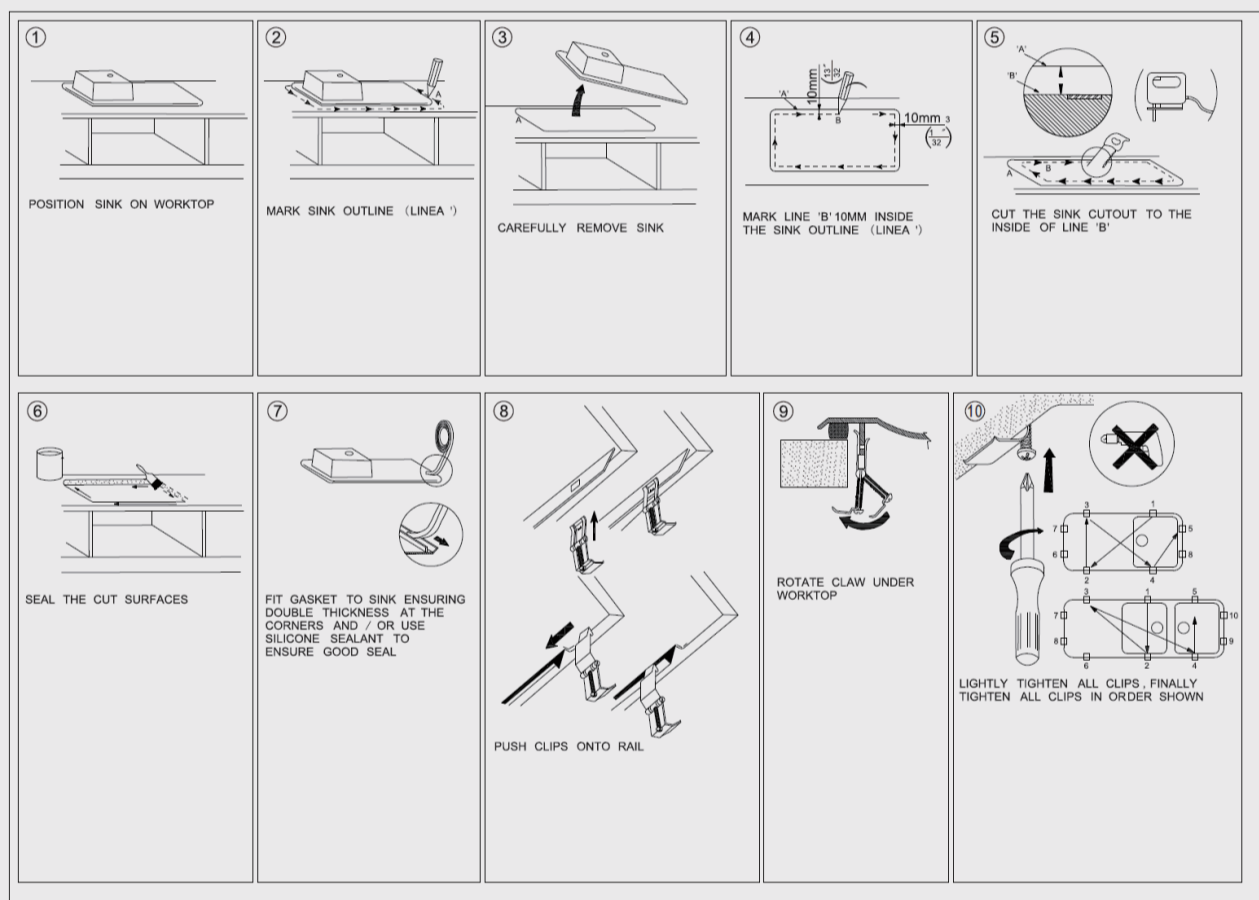

Stainless Steel Kitchen Sink

SKU: CH6045D.KS

www.aquaperla.com.au

SPECIFICATION

Color Availability: Chrome

Material: Stainless Steel

Dimension: 600mmL x 450mmW x 300mmH

Weight: 12.70KG

Package Size: 660*510*380 mm

Spec.: Stainless Steel Kitchen Sink

Installation: Drop-in / Top / Flush / Under-mount

Instructions for Top Mounted Sinks

Instructions for Under Mounted Sinks

CLEANING RECOMMENDATIONS