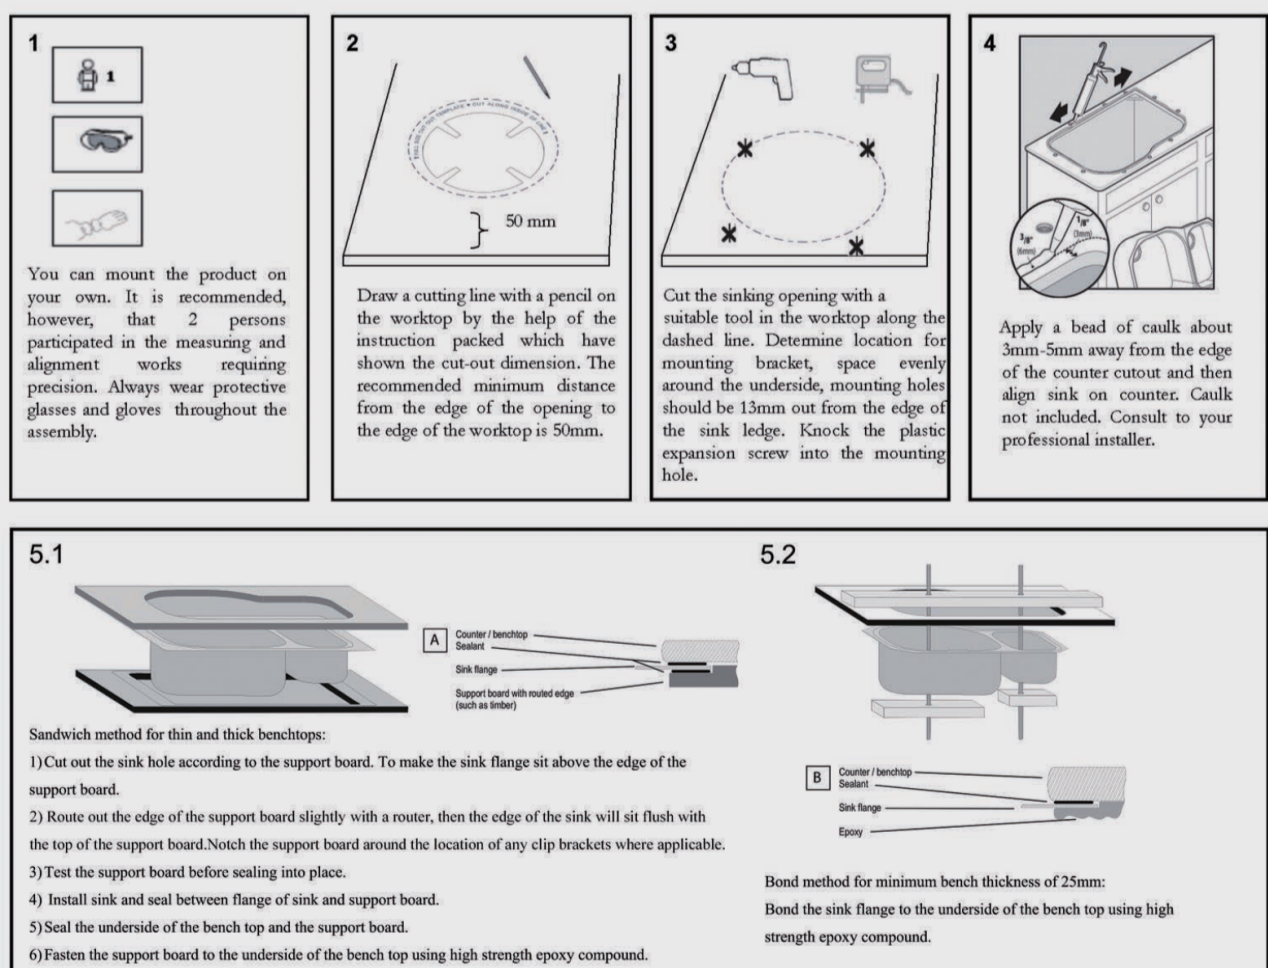

Package Size: 660*510*380 mm

Spec.: Stainless Steel Kitchen Sink

Installation: Drop-in / Top / Flush / Under-mount

Instructions for Top Mounted Sinks

Instructions for Under Mounted Sinks

CLEANING RECOMMENDATIONS