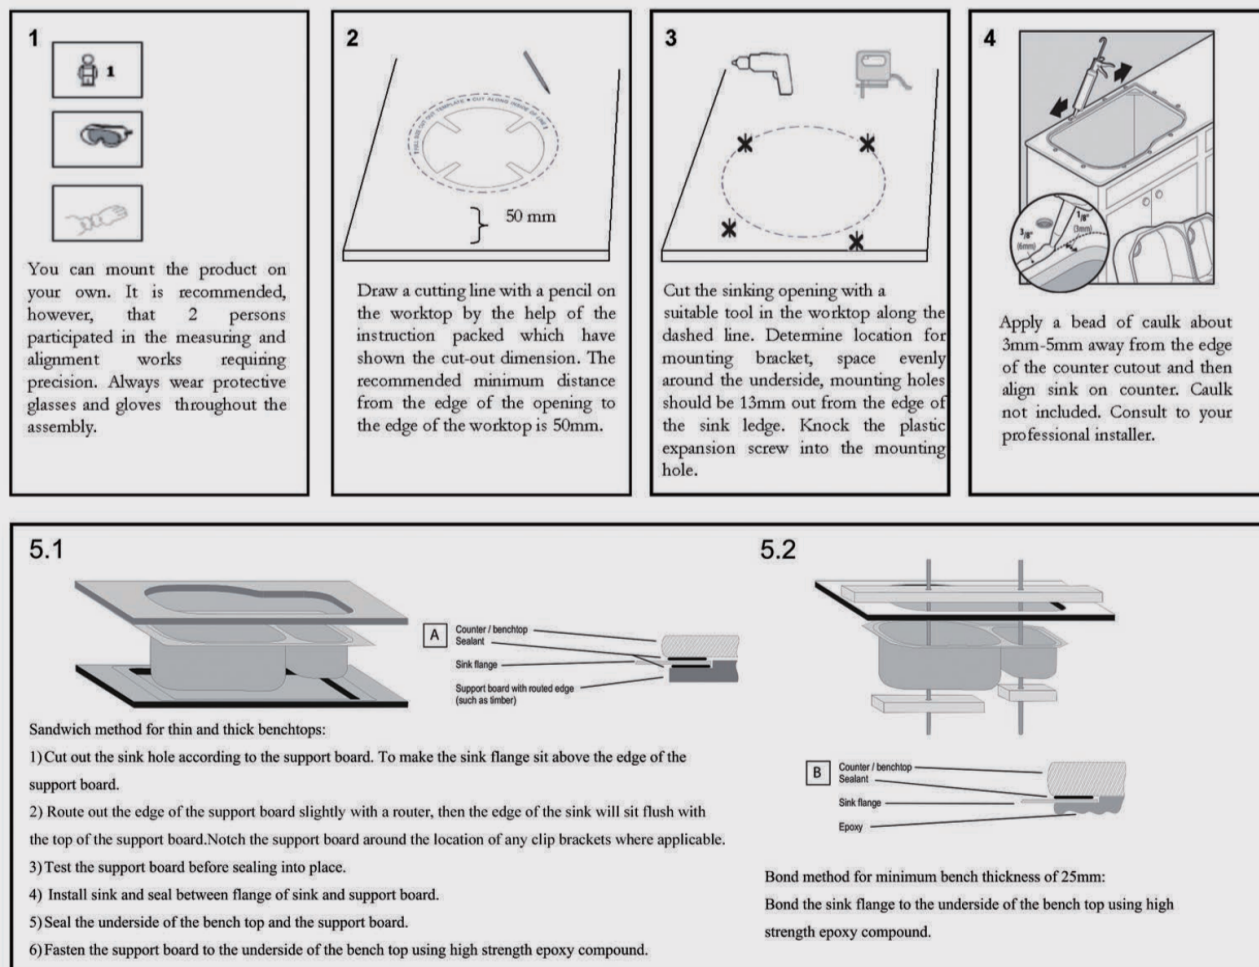

Package Size: 1220*520*310 mm

Spec.: Stainless Steel Kitchen Sink

Installation: Drop-in / Flush / Under-mount

Instructions for Top Mounted Sinks

Instructions for Under Mounted Sinks

CLEANING RECOMMENDATIONS