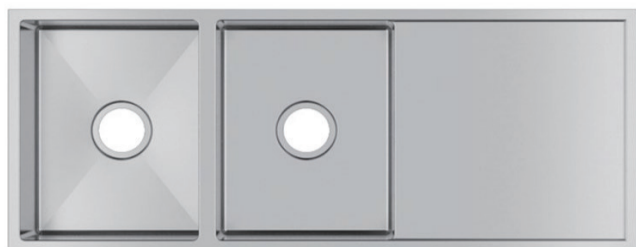

Stainless Steel Kitchen Sink

SKU: CH1146.KS

www.aquaperla.com.au

SPECIFICATION

Color Availability: Chrome

Material: Stainless Steel

Dimension: 1160mmL x 460mmW x 230mmH

Weight: 17.30KG

Package Size: 1220*520*310 mm

Spec.: Stainless Steel Kitchen Sink

Installation: Drop-in / Flush / Under-mount

Instructions for Top Mounted Sinks

Instructions for Under Mounted Sinks

CLEANING RECOMMENDATIONS