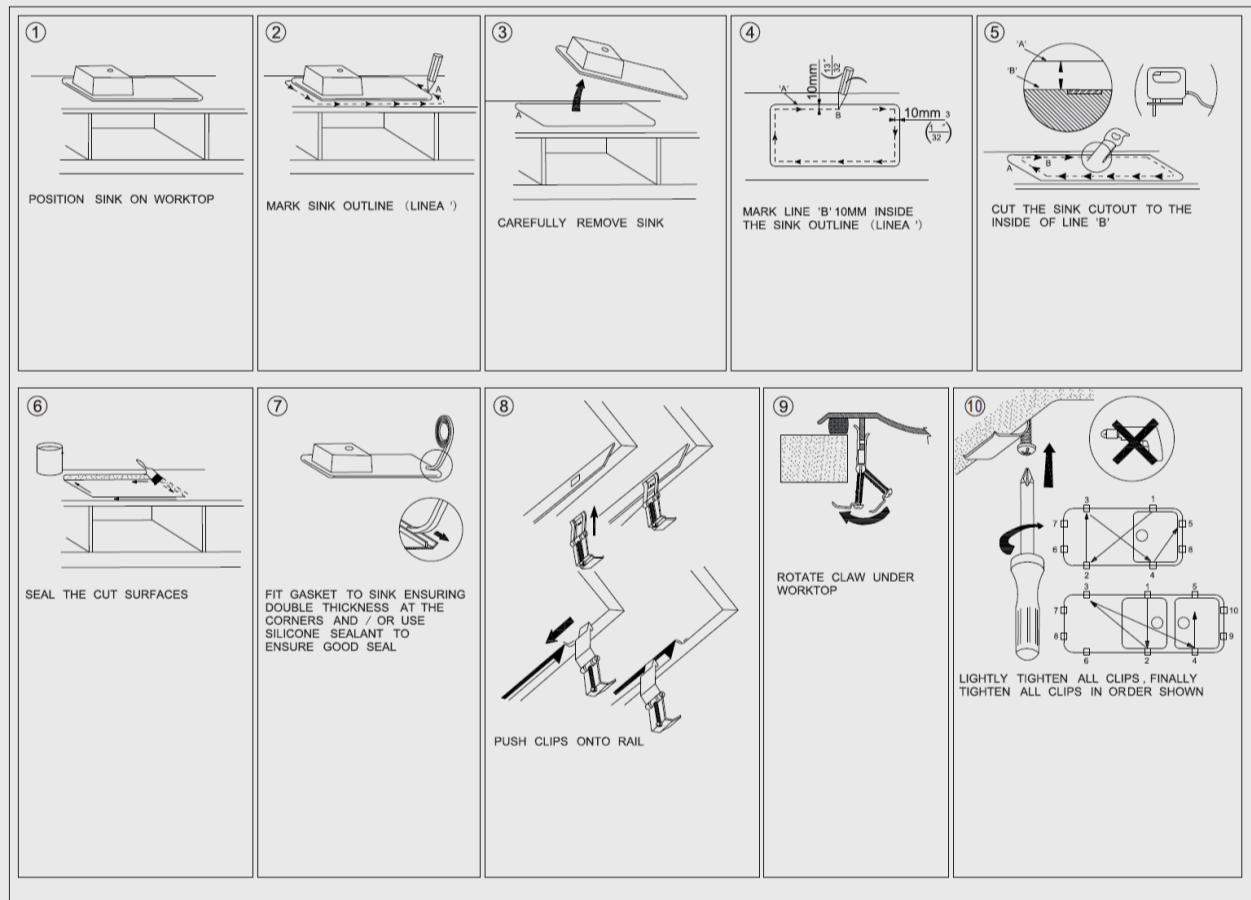

Stainless Steel Kitchen Sink

SKU: CH1146.KS

www.aquaperla.com.au

SPECIFICATION

Color Availability: Chrome

Material: Stainless Steel

Dimension: 1160mmL x 460mmW x 230mmH

Weight: 17.30KG

Package Size: 1220*520*310 mm

Spec.: Stainless Steel Kitchen Sink

Installation: Drop-in / Flush / Under-mount

Instructions for Top Mounted Sinks

Instructions for Under Mounted Sinks

CLEANING RECOMMENDATIONS