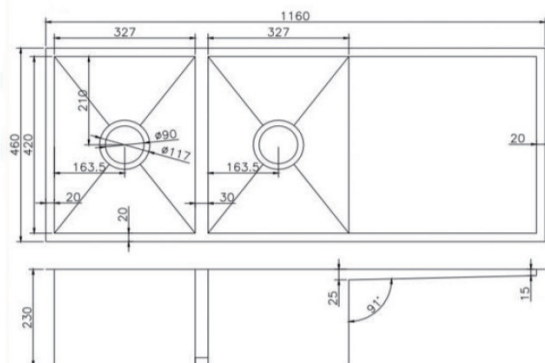

Stainless Steel Kitchen Sink

SKU: CH1146.KS

www.aquaperla.com.au

SPECIFICATION

Color Availability: Chrome

Material: Stainless Steel

Dimension: 1160mmL x 460mmW x 230mmH

Weight: 17.30KG

Package Size: 1220*520*310 mm

Spec.: Stainless Steel Kitchen Sink

Installation: Drop-in / Flush / Under-mount

Instructions for Top Mounted Sinks

Instructions for Under Mounted Sinks

CLEANING RECOMMENDATIONS

Disclaimer: Products in this specification manual must by regulation, be installed by licensed and registered trade people. The manufacturer/ distributor reserves the right to vary specifications or delete models from their range without prior notification. Dimensions are nominal measurements only. Dimensions and set-outs listed are correct at time of publication however the manufacturer/ distributor takes no responsibility for printing errors.