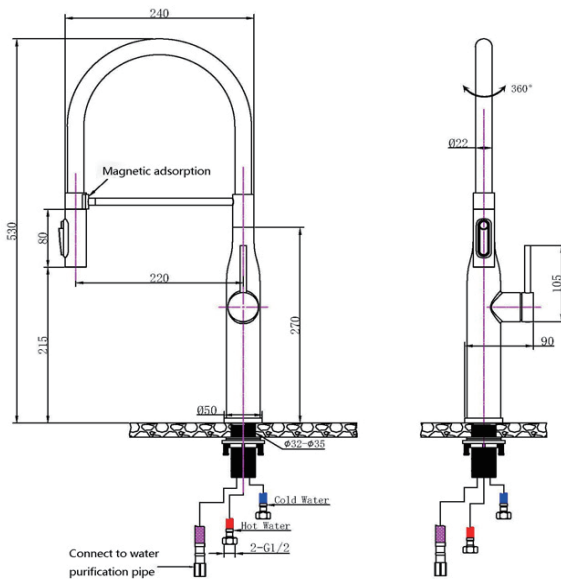

Gun Metal Grey Kitchen Mixer

SKU: GM1073.KM

www.aquaperla.com.au

SPECIFICATION

Finish:	Gun Metal Grey
Material:	Stainless Steel
Dimension:	240mmL x 530.00mmH
Pressure Rating:	AS/NZS 3500.1-2003 (Clause 3.3.4) specifies 500kPa maximum water supply pressure at any outlet within a building for new installations.
Temperature Rating:	Maximum hot temperature 80°C Minimum 5°C
Water Rating:	WELS: 5 Star, 5.5L/min flow