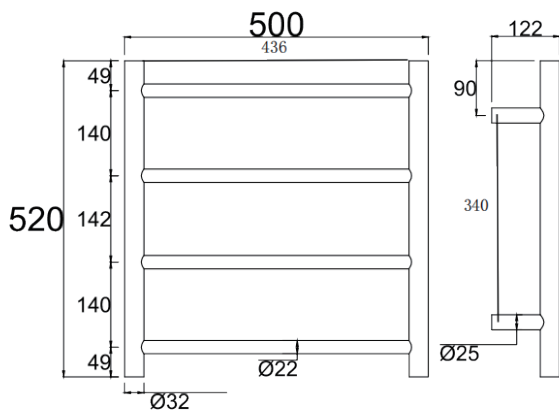

Heated Towel Rail

SKU: LBG04.R.HTR

www.aquaperla.com.au

SPECIFICATION

Finish: Light Brushed Brass

Material: Stainless Steel

Dimension: 520x500x122mm

Power Rating: 220-240V, 40W