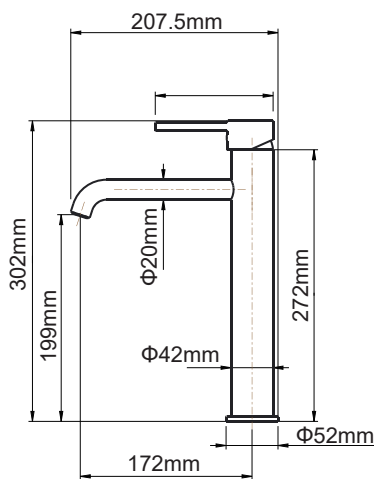

Lucid Pin Series Tall Basin Mixer

SKU: LBG0151.BM

www.aquaperla.com.au

SPECIFICATION

Finish:	Light Brushed Brass
Material:	Lead Free Brass
Dimension:	207.5mmL x 302mmH
Pressure Rating:	AS/NZS 3500.1-2003 (Clause 3.3.4) specifies 500kPa maximum water supply pressure at any outlet within a building for new installations.
Temperature Rating:	Maximum hot temperature 80°C Minimum 5°C
Water Rating:	WELS: 6 star, 4L/min flow

Disclaimer: Products in this specification manual must by regulation, be installed by licensed and registered trade people. The manufacturer/ distributor reserves the right to vary specifications or delete models from their range without prior notification. Dimensions are nominal measurements only. Dimensions and set-outs listed are correct at time of publication however the manufacturer/ distributor takes no responsibility for printing errors.