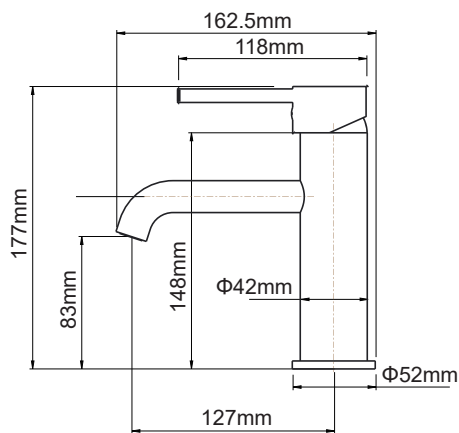

Lucid Pin Series Basin Mixer

SKU: LBG0150.BM

www.aquaperla.com.au

SPECIFICATION

Finish:	Light Brushed Brass
Material:	Lead Free Brass
Dimension:	162.5mmL x 177mmH
Pressure Rating:	AS/NZS 3500.1-2003 (Clause 3.3.4) specifies 500kPa maximum water supply pressure at any outlet within a building for new installations.
Temperature Rating:	Maximum hot temperature 80°C Minimum 5°C
Water Rating:	WELS: 6 star, 4L/min flow

CLEANING RECOMMENDATIONS

This product should not be cleaned with abrasive materials. Damage caused by any improper treatment is not covered by the product warranty - refer to Warranty Conditions on our website: www.aquaperla.com.au

Disclaimer: Products in this specification manual must by regulation, be installed by licensed and registered trade people. The manufacturer/ distributor reserves the right to vary specifications or delete models from their range without prior notification. Dimensions are nominal measurements only. Dimensions and set-outs listed are correct at time of publication however the manufacturer/ distributor takes no responsibility for printing errors.