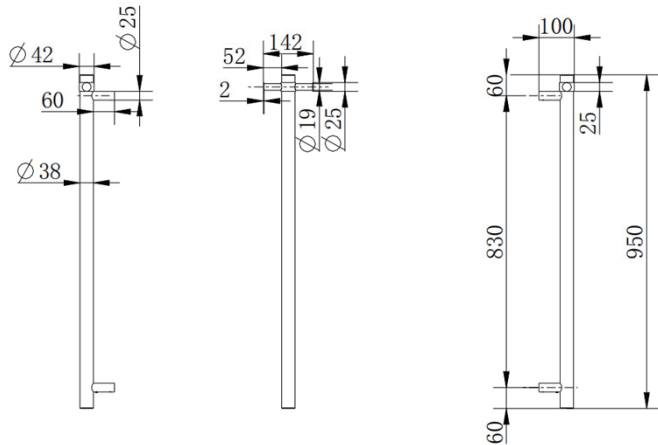

Heated Towel Rail

SKU: 01-VER-T.HTR

www.aquaperla.com.au

SPECIFICATION

Finish: Brushed Nickel / Brushed Gun Metal Grey / Brushed Brass

Material: Stainless Steel

Dimension: 950x142mm

Power Rating: 220-240V, 70W

Disclaimer: Products in this specification manual must by regulation, be installed by licensed and registered trade people. The manufacturer/ distributor reserves the right to vary specifications or delete models from their range without prior notification. Dimensions are nominal measurements only. Dimensions and set-outs listed are correct at time of publication however the manufacturer/ distributor takes no responsibility for printing errors.