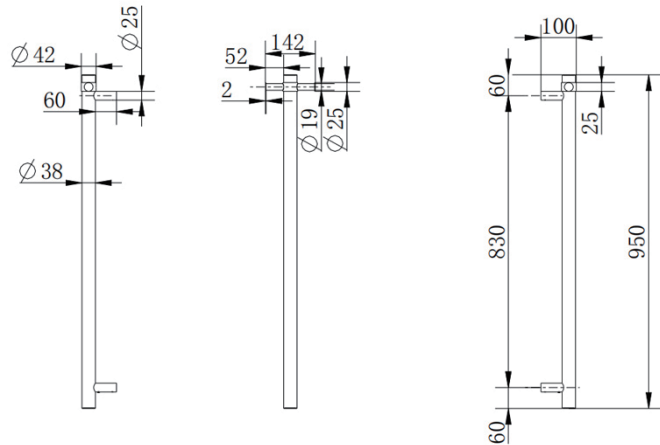

Heated Towel Rail

SKU: 01-VER.HTR

www.aquaperla.com.au

SPECIFICATION

Finish:	Brushed Nickel / Brushed Gun Metal Grey / Brushed Brass / Matt Black
Material:	Stainless Steel
Dimension:	950x142mm
Power Rating:	220-240V, 70W
Certification:	SAA
Water Proof:	IP55

Disclaimer: Products in this specification manual must by regulation, be installed by licensed and registered trade people. The manufacturer/ distributor reserves the right to vary specifications or delete models from their range without prior notification. Dimensions are nominal measurements only. Dimensions and set-outs listed are correct at time of publication however the manufacturer/ distributor takes no responsibility for printing errors.