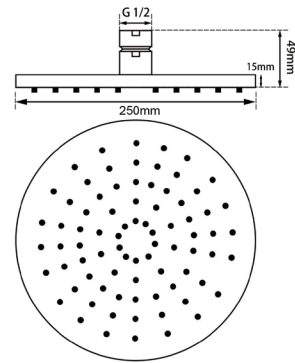

Round Shower Head

SKU: 0010.SH

www.aquaperla.com.au

SPECIFICATION

Color Availability: 6 Colors

Material: Brass

Dimension: 250mmL x 250mmW

Pressure Rating: AS/NZS 3500.1-2003 (Clause 3.3.4) specifies 500kPa maximum water supply pressure at any outlet within a building for new installations.