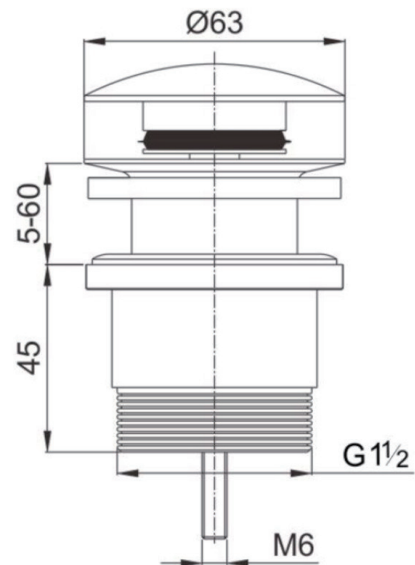

Universal Pop Up Waste

SKU: UNI.PUW

www.aquaperla.com.au

SPECIFICATION

Color Availability: 8 Colors

Material: Brass

Dimension: 63mmL x 45-60mmH

Accessory Type: WASTE

Disclaimer: Products in this specification manual must by regulation, be installed by licensed and registered trade people. The manufacturer/ distributor reserves the right to vary specifications or delete models from their range without prior notification. Dimensions are nominal measurements only. Dimensions and set-outs listed are correct at time of publication however the manufacturer/ distributor takes no responsibility for printing errors.