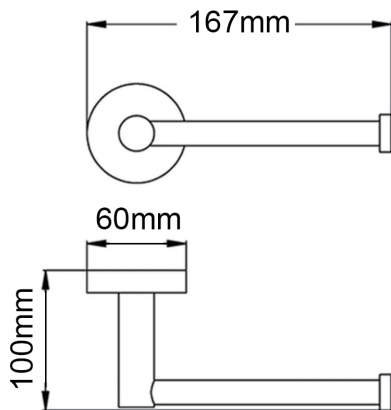

Lucid Pin Series Toilet Paper Holder

SKU: 6611.TR

www.aquaperla.com.au

SPECIFICATION

Accessory Type Toilet Paper Holder

Color Availability: 6 Colors

Material: 304 Stainless Steel

Dimension: 167mmL x 100mmH

CLEANING RECOMMENDATIONS

This product should not be cleaned with abrasive materials. Damage caused by any improper treatment is not covered by the product warranty - refer to Warranty Conditions on our website: www.aquaperla.com.au

Disclaimer: Products in this specification manual must by regulation, be installed by licensed and registered trade people. The manufacturer/ distributor reserves the right to vary specifications or delete models from their range without prior notification. Dimensions are nominal measurements only. Dimensions and set-outs listed are correct at time of publication however the manufacturer/ distributor takes no responsibility for printing errors.