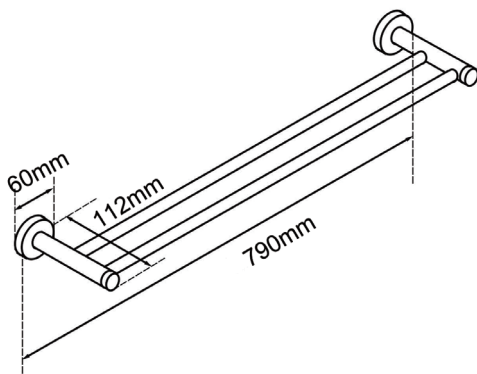

Lucid Pin Series 790mm Cuttable Double Towel Rail

SKU: 6602.TR

www.aquaperla.com.au

SPECIFICATION

Accessory Type 790mm Cuttable Double Towel Rail

Color Availability: 6 Colors

Material: 304 Stainless Steel

Dimension: 790mmL x 112mmH