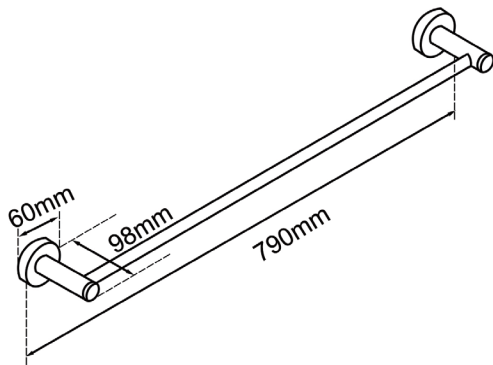

# Lucid Pin Series 790mm Cuttable Single Towel Rail

SKU: 6601.TR

[www.aquaperla.com.au](http://www.aquaperla.com.au)

## SPECIFICATION

Accessory Type 790mm Cuttable Single Towel Rail

Color Availability: 6 Colors

Material: 304 Stainless Steel

Dimension: 790mmL x 98mmH