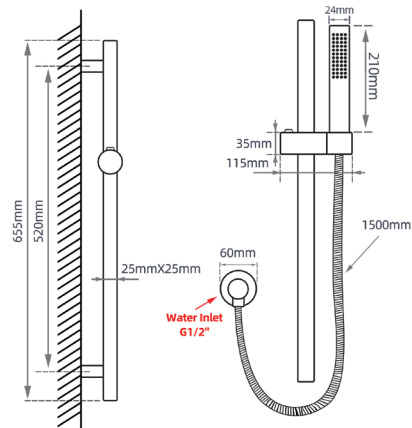

# Round Shower Rail

SKU: 2147-1.SH

[www.aquaperla.com.au](http://www.aquaperla.com.au)

## SPECIFICATION

Finish: Brushed Brass / Brushed Nickel / Gun Metal Grey / Light Brushed Brass

Material: Brass

Dimension: 525mmL x 115mmW

Pressure Rating: AS/NZS 3500.1-2003 (Clause 3.3.4) specifies 500kPa maximum water supply pressure at any outlet within a building for new installations.