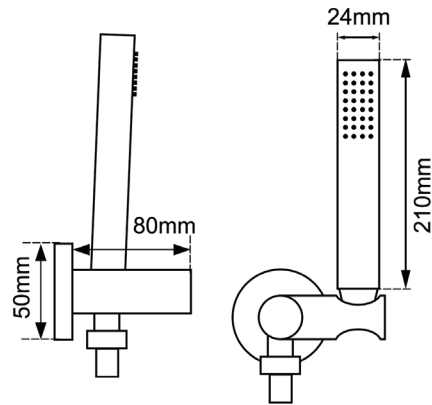

# Round Shower Rail

SKU: 2131.SH

[www.aquaperla.com.au](http://www.aquaperla.com.au)

## SPECIFICATION

Finish: Brushed Brass/ Brushed Nickel/ Gun Metal Grey/ Light Brushed Brass

Material: Brass

Dimension: 210mmL x 80mmW

Pressure Rating: AS/NZS 3500.1-2003 (Clause 3.3.4) specifies 500kPa maximum water supply pressure at any outlet within a building for new installations.