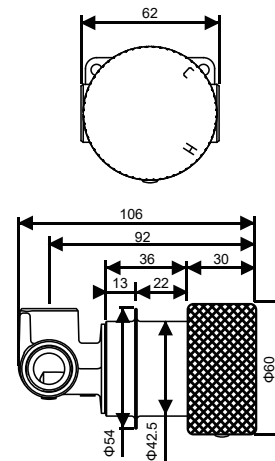

Progressive Wall Mixer

SKU: 0169.HD

www.aquaperla.com.au

SPECIFICATION

Color Availability: 6 Colors

Material: Brass

Dimension: 106mmL x 62mmH

Accessory Type: Handle

Disclaimer: Products in this specification manual must by regulation, be installed by licensed and registered trade people. The manufacturer/ distributor reserves the right to vary specifications or delete models from their range without prior notification. Dimensions are nominal measurements only. Dimensions and set-outs listed are correct at time of publication however the manufacturer/ distributor takes no responsibility for printing errors.