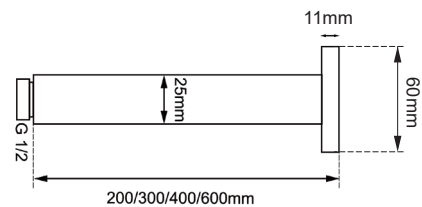

## Round Shower Arm

SKU: 0120.SA

[www.aquaperla.com.au](http://www.aquaperla.com.au)

## SPECIFICATION

Color Availability: 6 Colors

Material: 304 Stainless Steel

Dimension: 400mmL x 60mmH

Accessory Type: Round Ceiling Shower Arm

Spec.: G 1/2" Female End