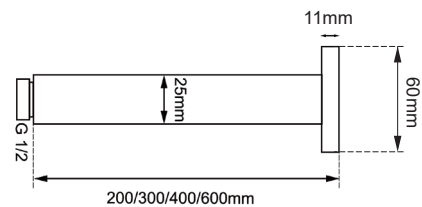

Round Shower Arm

SKU: 0105.SA

www.aquaperla.com.au

SPECIFICATION

Color Availability: 6 Colors

Material: 304 Stainless Steel

Dimension: 200mmL x 60mmH

Accessory Type: Round Ceiling Shower Arm

Disclaimer: Products in this specification manual must by regulation, be installed by licensed and registered trade people. The manufacturer/ distributor reserves the right to vary specifications or delete models from their range without prior notification. Dimensions are nominal measurements only. Dimensions and set-outs listed are correct at time of publication however the manufacturer/ distributor takes no responsibility for printing errors.