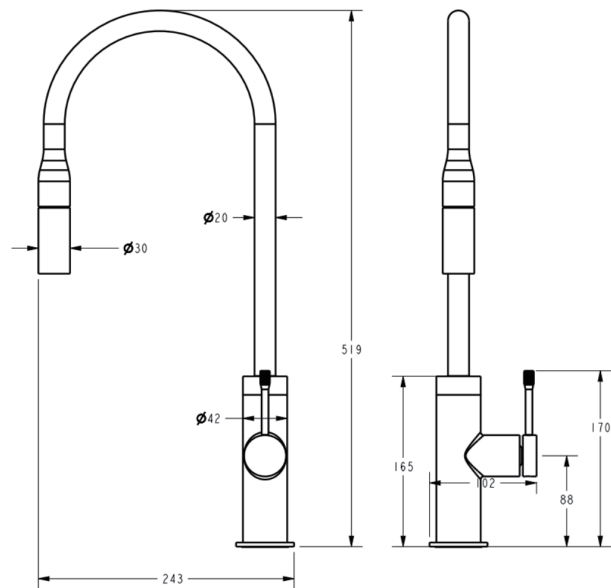

# Light Brushed Brass Pull Out Kitchen Mixer

SKU: LBG1001.KM

[www.aquaperla.com.au](http://www.aquaperla.com.au)

## SPECIFICATION

Finish:	Light Brushed Brass
Material:	Brass
Dimension:	243mmL x 519mmH
Pressure Rating:	AS/NZS 3500.1-2003 (Clause 3.3.4) specifies 500kPa maximum water supply pressure at any outlet within a building for new installations.
Temperature Rating:	Maximum hot temperature 80°C Minimum 5°C
Water Rating:	WELS: 6 Star, 4L/min flow