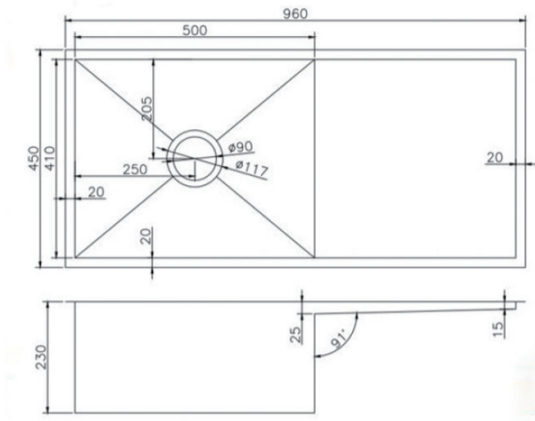

Stainless Steel Kitchen Sink

SKU: CH9645.KS

www.aquaperla.com.au

SPECIFICATION

Color Availability: Chrome

Material: Stainless Steel

Dimension: 960mmL x 450mmW x 230mmH

Weight: 13.40KG

Package Size: 1010*510*300 mm

Spec.: Stainless Steel Kitchen Sink

Installation: Drop-in / Flush / Under-mount

Instructions for Top Mounted Sinks

Instructions for Under Mounted Sinks

CLEANING RECOMMENDATIONS