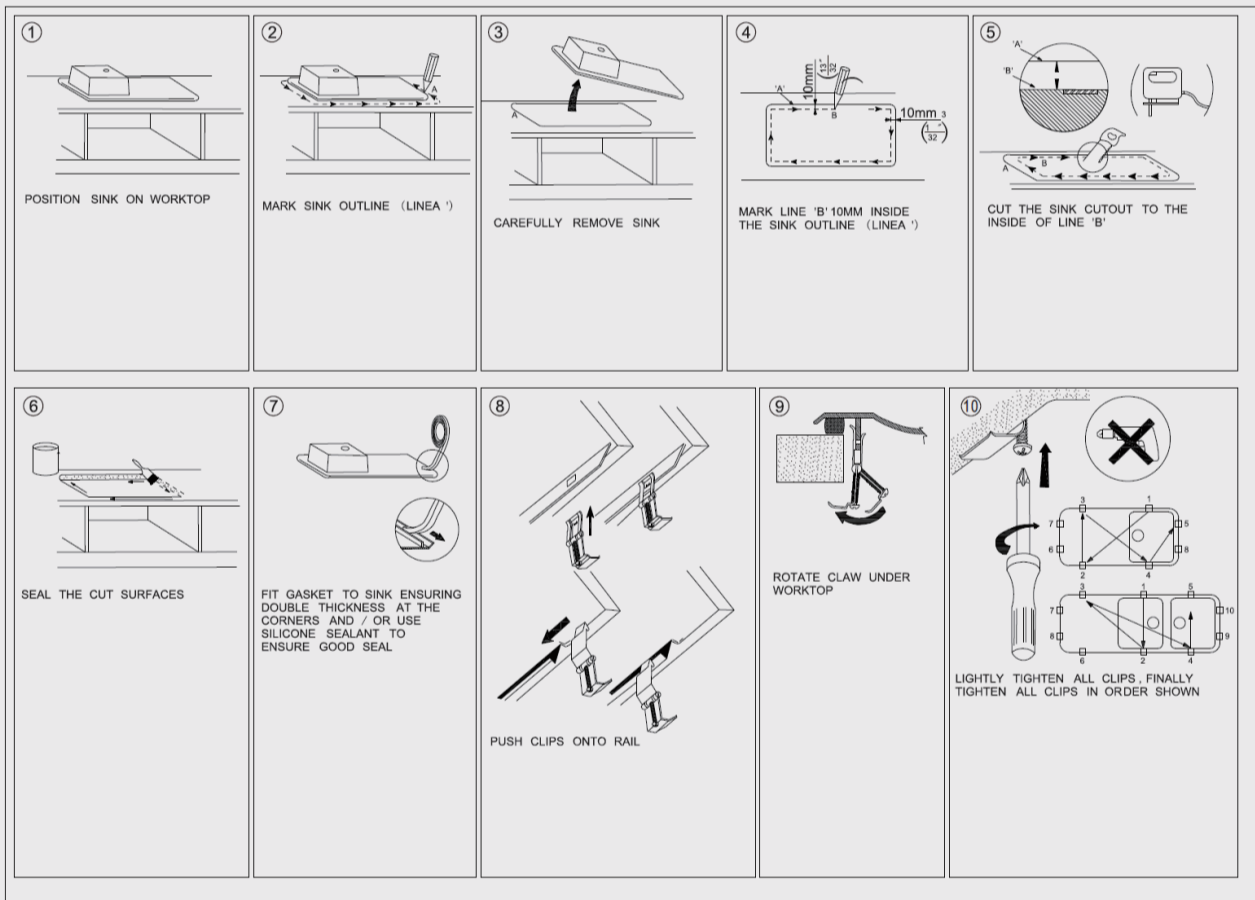

Stainless Steel Kitchen Sink

SKU: CH9645.KS

www.aquaperla.com.au

SPECIFICATION

Color Availability: Chrome

Material: Stainless Steel

Dimension: 960mmL x 450mmW x 230mmH

Weight: 13.40KG

Package Size: 1010*510*300 mm

Spec.: Stainless Steel Kitchen Sink

Installation: Drop-in / Flush / Under-mount

Instructions for Top Mounted Sinks

Instructions for Under Mounted Sinks

CLEANING RECOMMENDATIONS