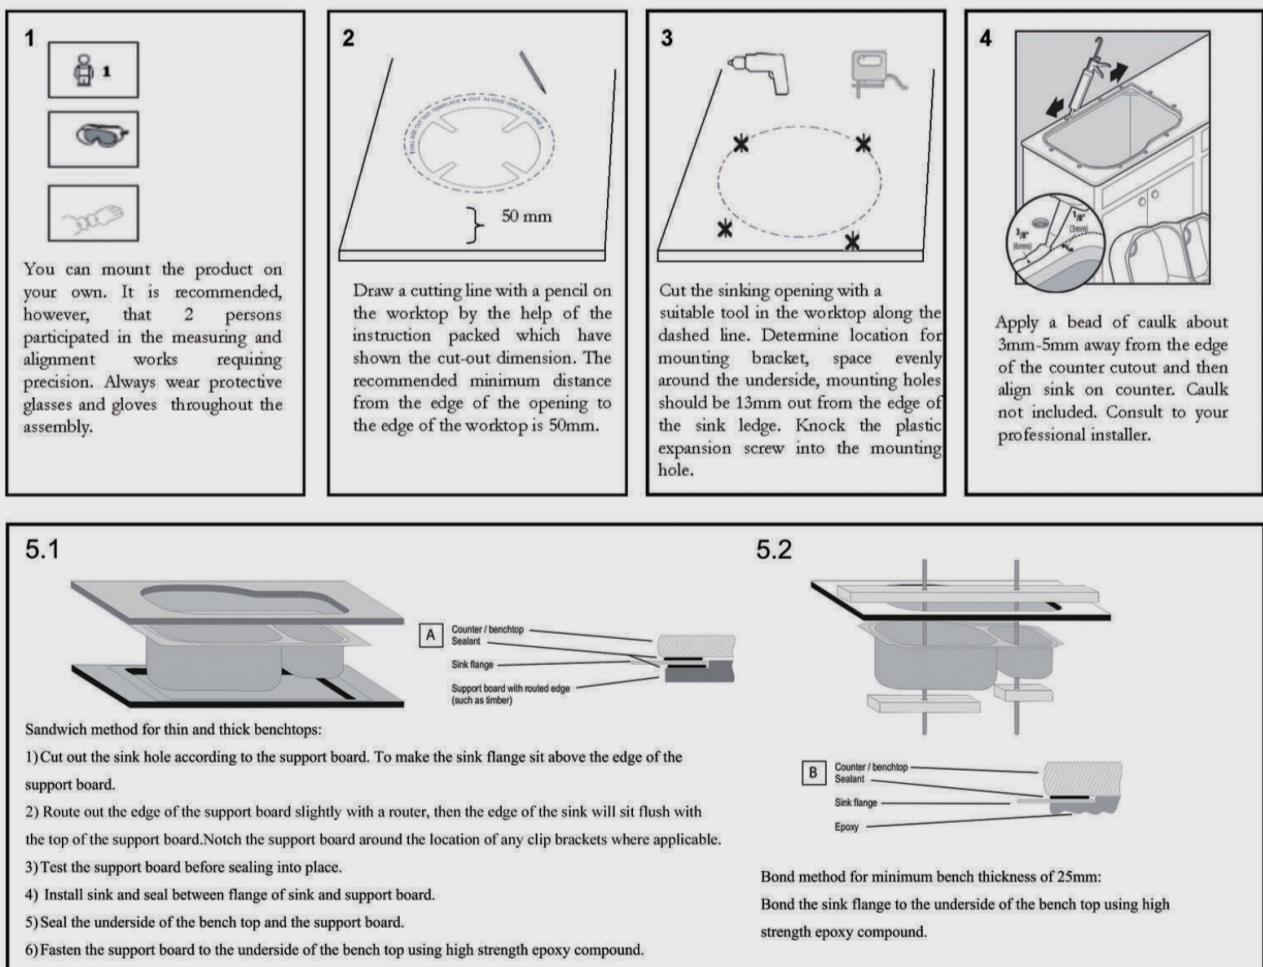

Package Size: 1010*510*300 mm

Spec.: Stainless Steel Kitchen Sink

Installation: Drop-in / Flush / Under-mount

Instructions for Top Mounted Sinks

Instructions for Under Mounted Sinks

CLEANING RECOMMENDATIONS