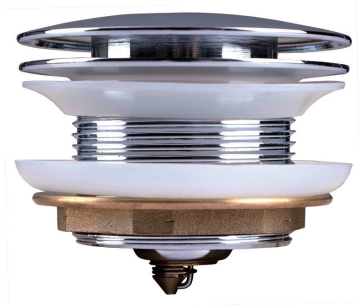

## Pop Up Waste

SKU: 002.TWN

[www.aquaperla.com.au](http://www.aquaperla.com.au)

## SPECIFICATION

Color Availability: 5 Colors

Material: Brass

Dimension: 70mmL x38mmH

Accessory Type: WASTE

Spec.: Bathtub Pop Up Waste Without Overflow