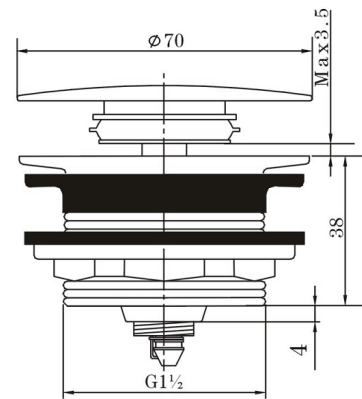

Pop Up Waste

SKU: 002.TWN

www.aquaperla.com.au

SPECIFICATION

Color Availability: 5 Colors

Material: Brass

Dimension: 70mmL x38mmH

Accessory Type: WASTE

Spec.: Bathtub Pop Up Waste Without Overflow

CLEANING RECOMMENDATIONS

This product should not be cleaned with abrasive materials. Damage caused by any improper treatment is not covered by the product warranty - refer to Warranty Conditions on our website: www.aquaperla.com.au

Disclaimer: Products in this specification manual must by regulation, be installed by licensed and registered trade people. The manufacturer/ distributor reserves the right to vary specifications or delete models from their range without prior notification. Dimensions are nominal measurements only. Dimensions and set-outs listed are correct at time of publication however the manufacturer/ distributor takes no responsibility for printing errors.