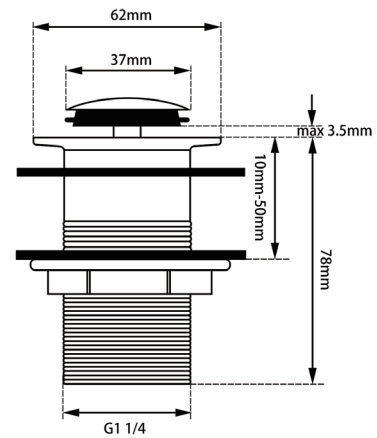

Pop Up Waste

SKU: 002.PUW

www.aquaperla.com.au

SPECIFICATION

Color Availability: 5 Colors

Material: Brass

Dimension: 62mmL x 78mmH

Accessory Type: WASTE