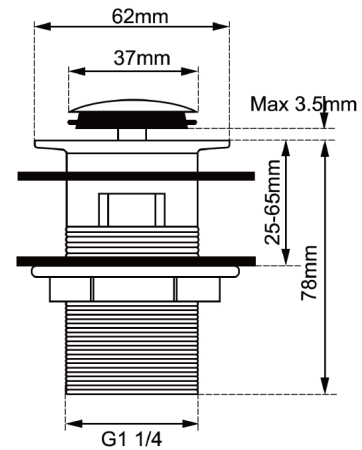

Pop Up Waste

SKU: 001.PUW

www.aquaperla.com.au

SPECIFICATION

Color Availability: 4 Colors

Material: Brass

Dimension: 62mmL x 78mmH

Accessory Type: WASTE

Spec.: Pop Waste With Overflow

CLEANING RECOMMENDATIONS

This product should not be cleaned with abrasive materials. Damage caused by any improper treatment is not covered by the product warranty - refer to Warranty Conditions on our website: www.aquaperla.com.au

Disclaimer: Products in this specification manual must by regulation, be installed by licensed and registered trade people. The manufacturer/ distributor reserves the right to vary specifications or delete models from their range without prior notification. Dimensions are nominal measurements only. Dimensions and set-outs listed are correct at time of publication however the manufacturer/ distributor takes no responsibility for printing errors.