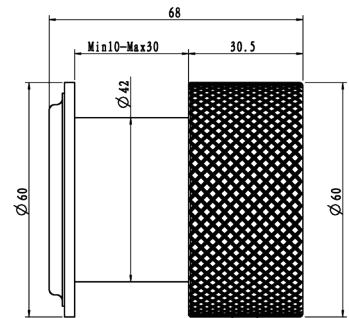

## Moon Series Knurled Handle Only

SKU: 0172.HD

[www.aquaperla.com.au](http://www.aquaperla.com.au)

## SPECIFICATION

Color Availability: 5 Colors

Material: Brass

Dimension: 68mmL x 60mmH

Accessory Type: Handle, Match with CLPM

Spec.: Moon Series Knurled Handle Only