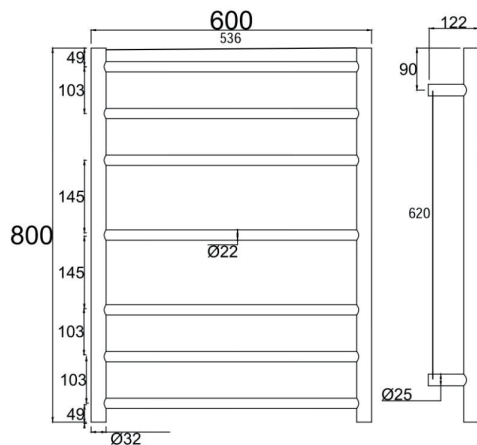

Heated Towel Rail

SKU: CH07.R.HTR

www.aquaperla.com.au

SPECIFICATION

Finish:	Chrome
Material:	Stainless Steel
Dimension:	800x600x122mm
Power Rating:	220-240V, 85W
Certification:	SAA
Water Proof:	IP55

CLEANING RECOMMENDATIONS

Disclaimer: Products in this specification manual must by regulation, be installed by licensed and registered trade people. The manufacturer/ distributor reserves the right to vary specifications or delete models from their range without prior notification. Dimensions are nominal measurements only. Dimensions and set-outs listed are correct at time of publication however the manufacturer/ distributor takes no responsibility for printing errors.