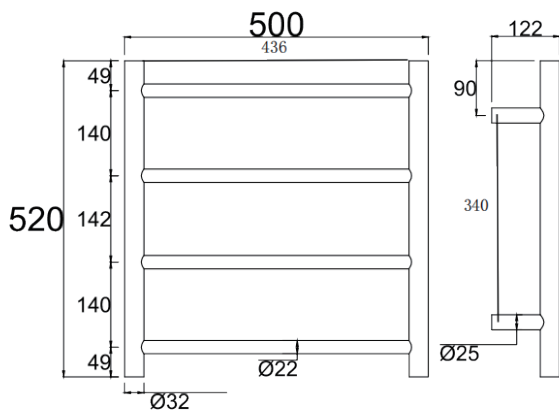

Heated Towel Rail

SKU: CH04.R.HTR

www.aquaperla.com.au

SPECIFICATION

Finish:	Chrome
Material:	Stainless Steel
Dimension:	520x500x122mm
Power Rating:	220-240V, 40W
Certification:	SAA
Water Proof:	IP55

CLEANING RECOMMENDATIONS