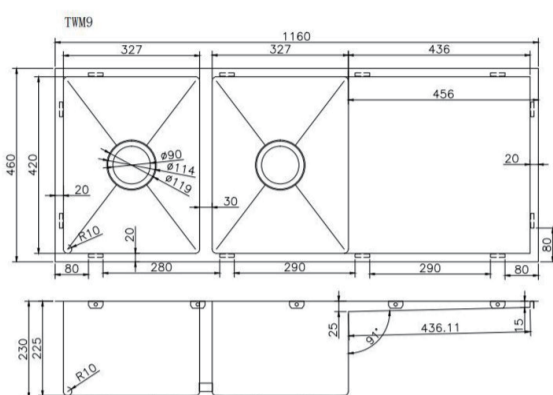

Stainless Steel Kitchen Sink

SKU: TWM9RG

www.aquaperla.com.au

SPECIFICATION

Color Availability: Rose Gold

Material: Stainless Steel

Dimension: 1160mmL x 460mmW x 230mmH

Weight: 17.30KG

Package Size: 1220*520*310 mm

Spec.: Stainless Steel Kitchen Sink

Installation: Drop-in / Flush / Under-mount