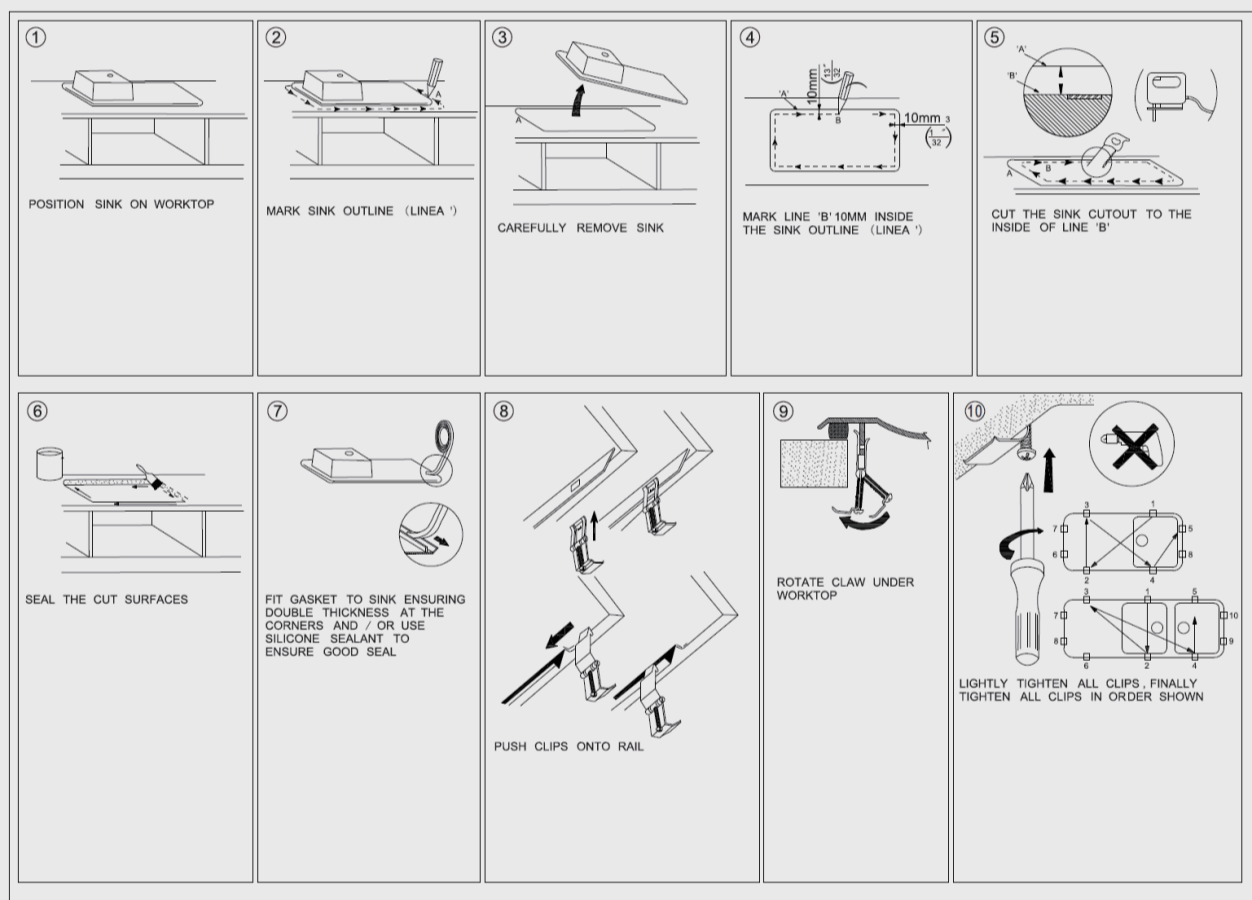

## SPECIFICATION

Color Availability: Rose Gold

Material: Stainless Steel

Dimension: 1160mmL x 460mmW x 230mmH

Weight: 17.30KG

Package Size: 1220\*520\*310 mm

Spec.: Stainless Steel Kitchen Sink

Installation: Drop-in / Flush / Under-mount

## Instructions for Top Mounted Sinks