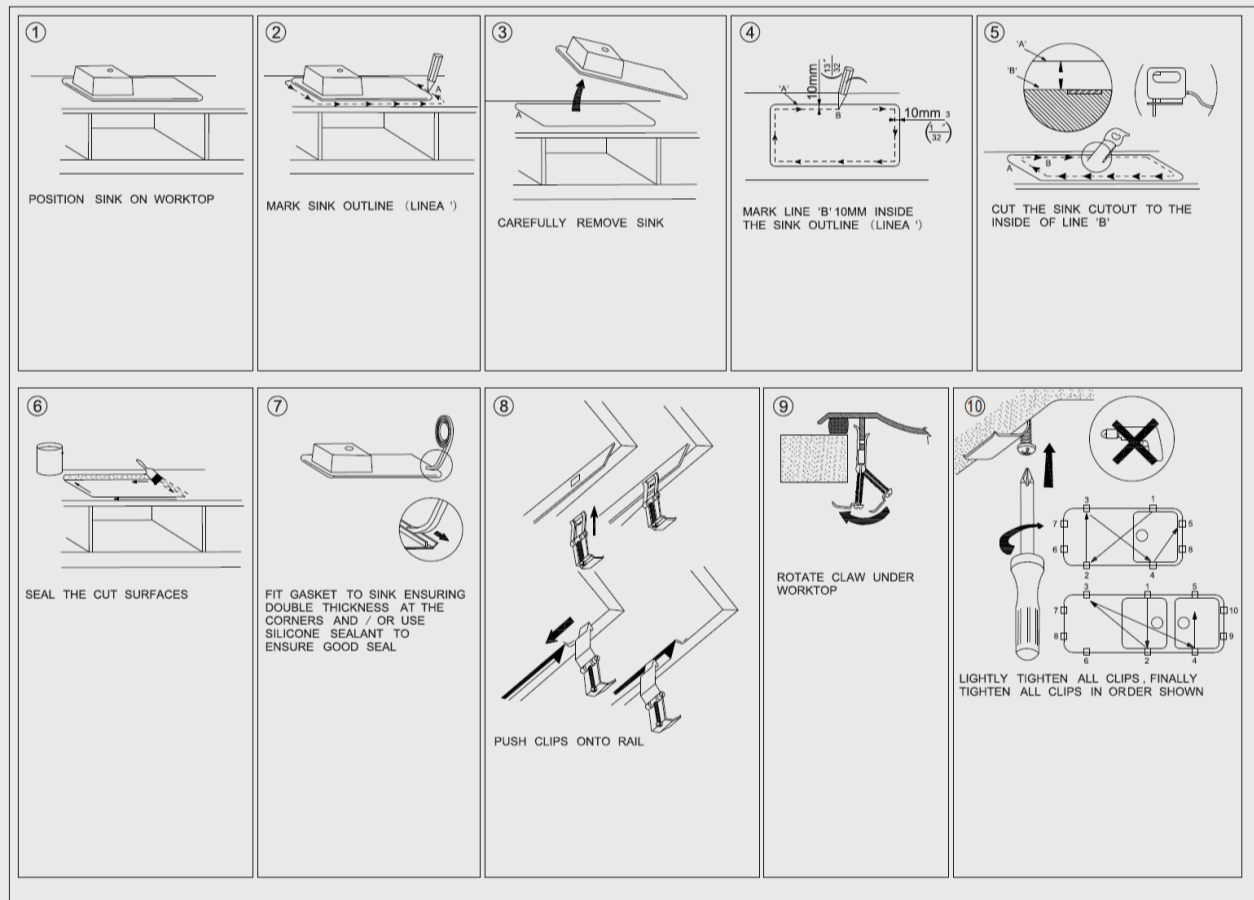

## SPECIFICATION

Color Availability: Rose Gold

Material: Stainless Steel

Dimension: 440mmL x 440mmW x 205mmH

Weight: 8.60KG

Package Size: 490\*490\*300 mm

Spec.: Stainless Steel Kitchen Sink

Installation: Drop-in / Top / Flush / Under-mount

## Instructions for Top Mounted Sinks