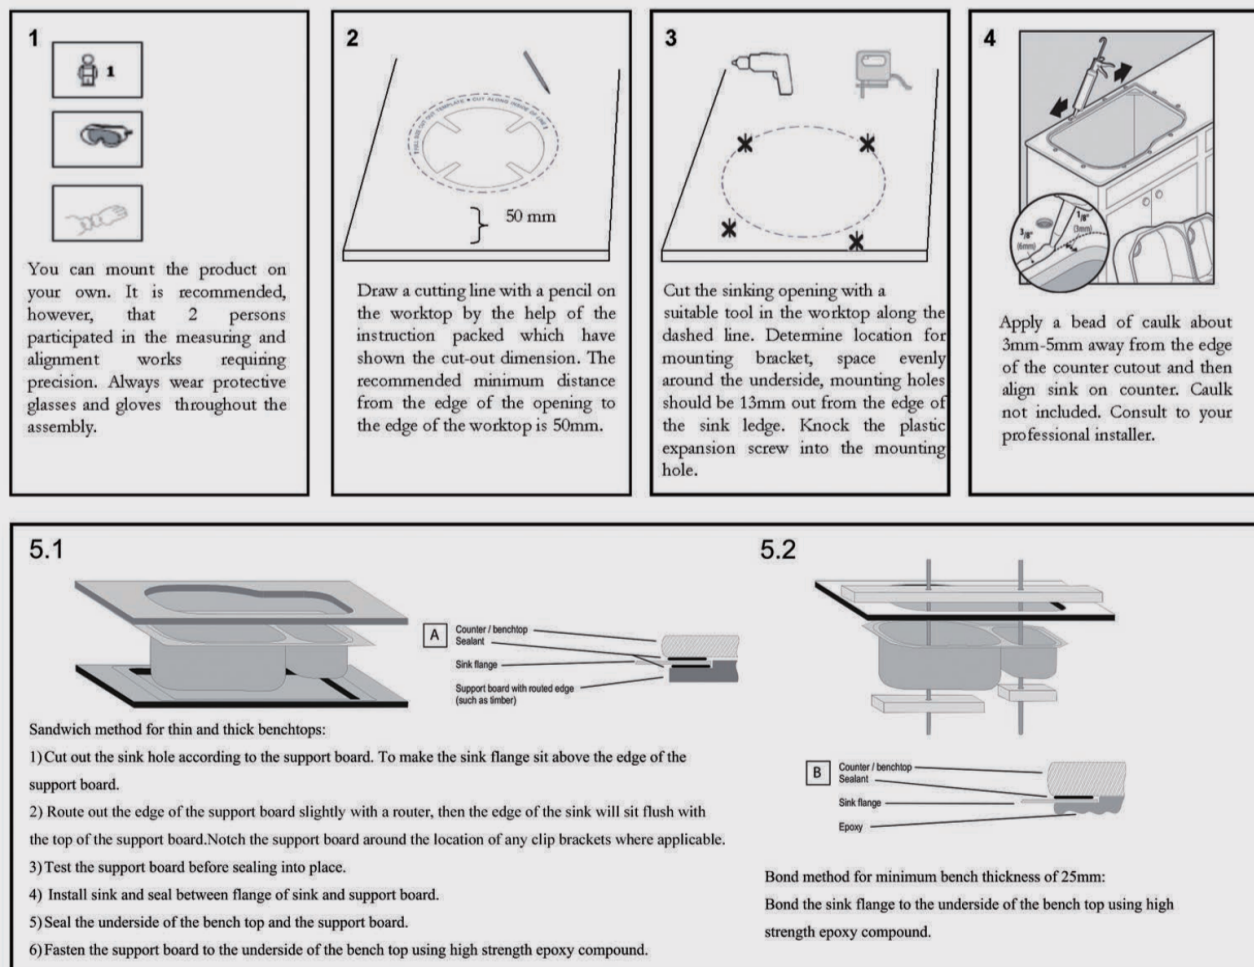

Instructions for Under Mounted Sinks

CLEANING RECOMMENDATIONS

This product should not be cleaned with abrasive materials. Damage caused by any improper treatment is not covered by the product warranty - refer to Warranty Conditions on our website: www.aquaperla.com.au

Disclaimer: Products in this specification manual must by regulation, be installed by licensed and registered trade people. The manufacturer/ distributor reserves the right to vary specifications or delete models from their range without prior notification. Dimensions are nominal measurements only. Dimensions and set-outs listed are correct at time of publication however the manufacturer/ distributor takes no responsibility for printing errors.