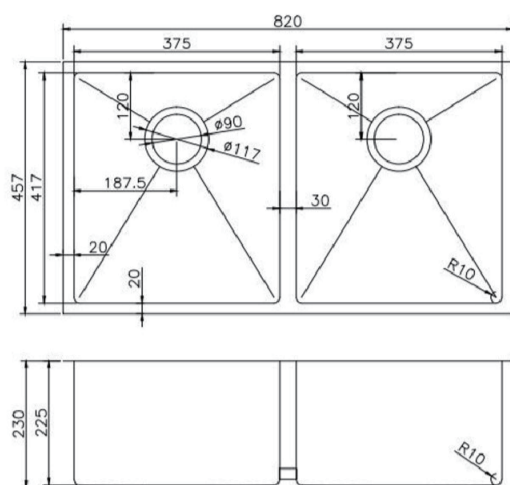

Stainless Steel Kitchen Sink

SKU: TWM7RG

www.aquaperla.com.au

SPECIFICATION

Color Availability: Rose Gold

Material: Stainless Steel

Dimension: 820mmL x 457mmW x 230mmH

Weight: 15.9KG

Package Size: 880*520*310 mm

Spec.: Stainless Steel Kitchen Sink

Installation: Drop-in / Flush / Under-mount

Instructions for Top Mounted Sinks

Instructions for Under Mounted Sinks

CLEANING RECOMMENDATIONS

Disclaimer: Products in this specification manual must by regulation, be installed by licensed and registered trade people. The manufacturer/ distributor reserves the right to vary specifications or delete models from their range without prior notification. Dimensions are nominal measurements only. Dimensions and set-outs listed are correct at time of publication however the manufacturer/ distributor takes no responsibility for printing errors.