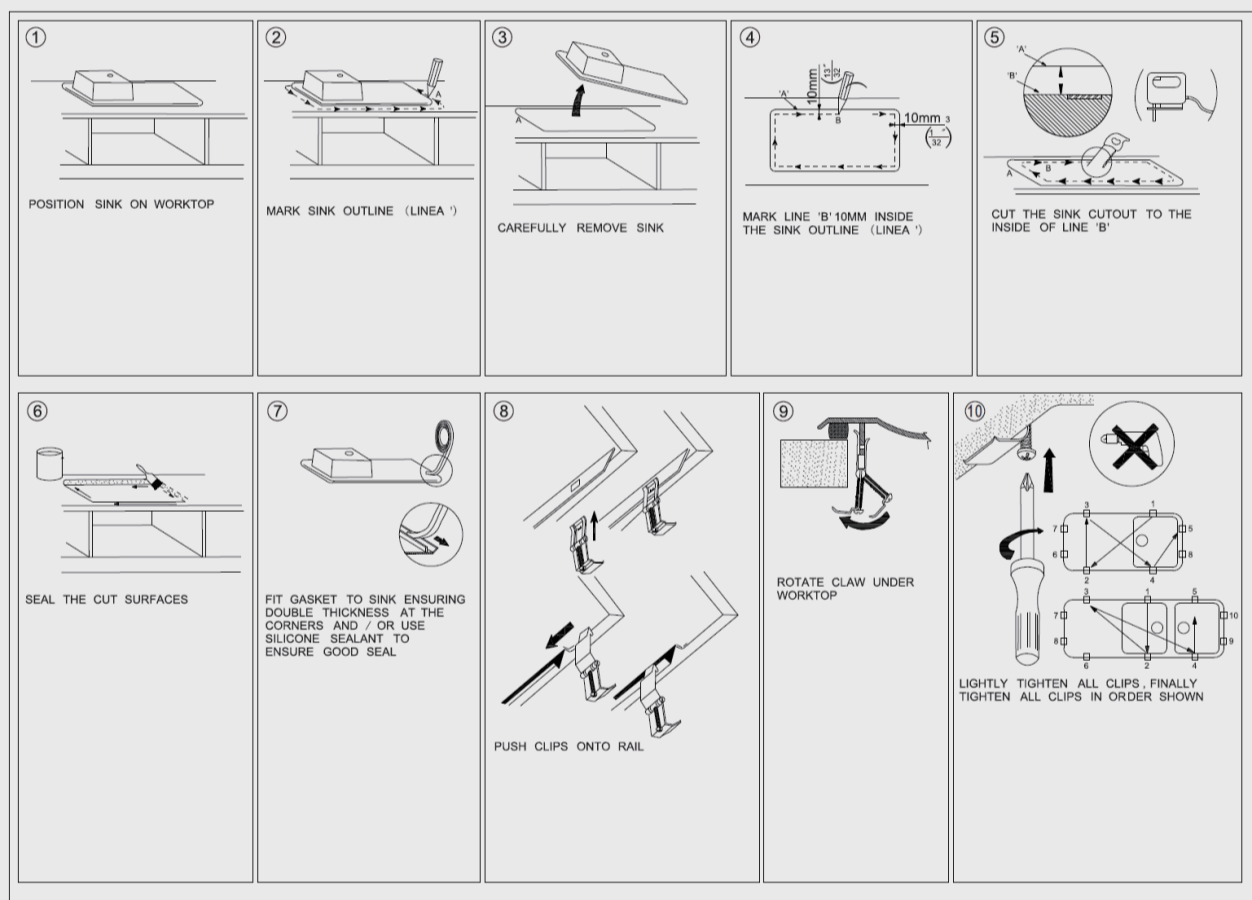

Stainless Steel Kitchen Sink

SKU: TWM7RG

www.aquaperla.com.au

SPECIFICATION

Color Availability: Rose Gold

Material: Stainless Steel

Dimension: 820mmL x 457mmW x 230mmH

Weight: 15.9KG

Package Size: 880*520*310 mm

Spec.: Stainless Steel Kitchen Sink

Installation: Drop-in / Flush / Under-mount

Instructions for Top Mounted Sinks

Instructions for Under Mounted Sinks

CLEANING RECOMMENDATIONS