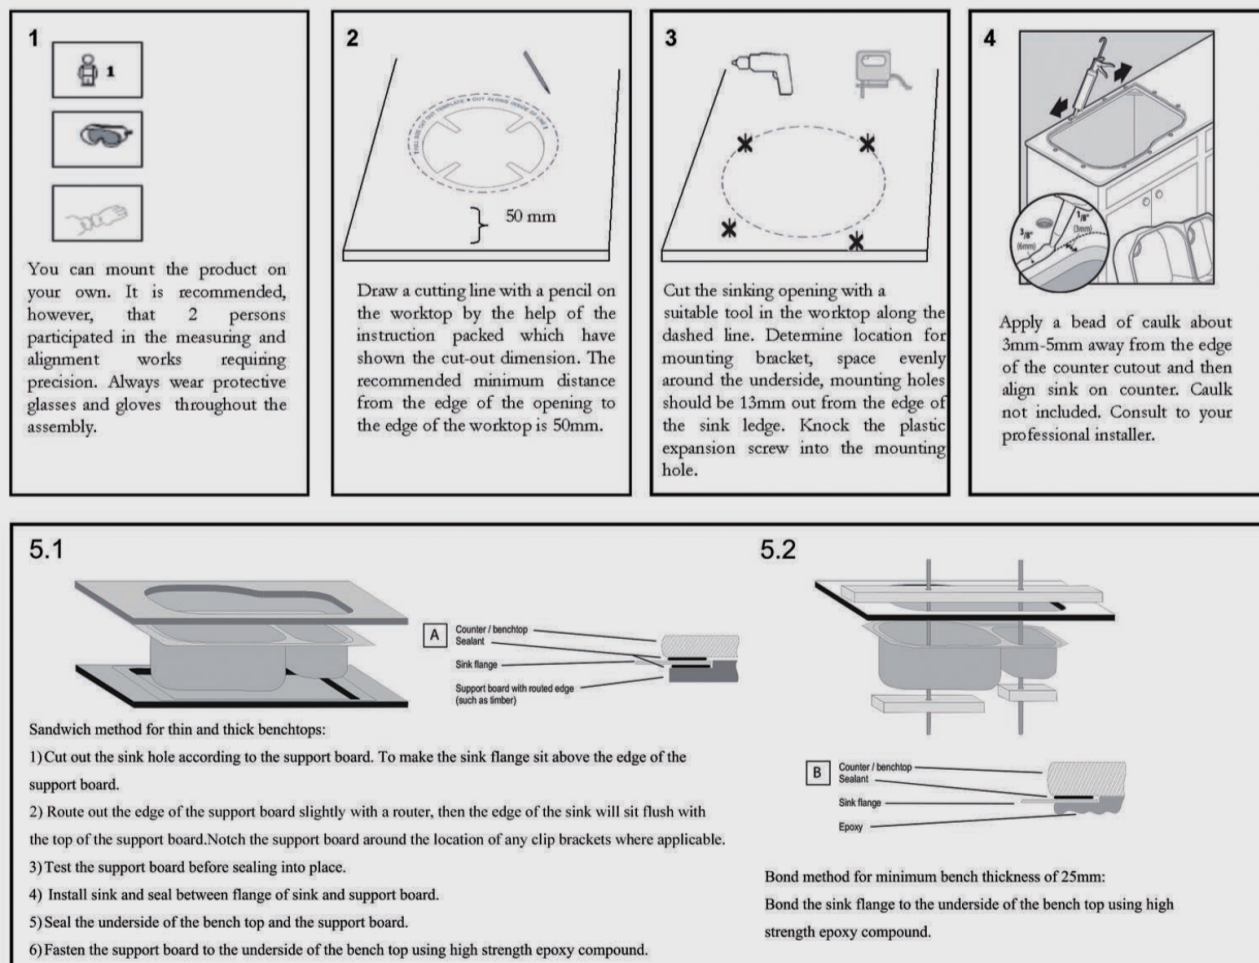

Package Size: 880*520*310 mm

Spec.: Stainless Steel Kitchen Sink

Installation: Drop-in / Flush / Under-mount

Instructions for Top Mounted Sinks

Instructions for Under Mounted Sinks

CLEANING RECOMMENDATIONS