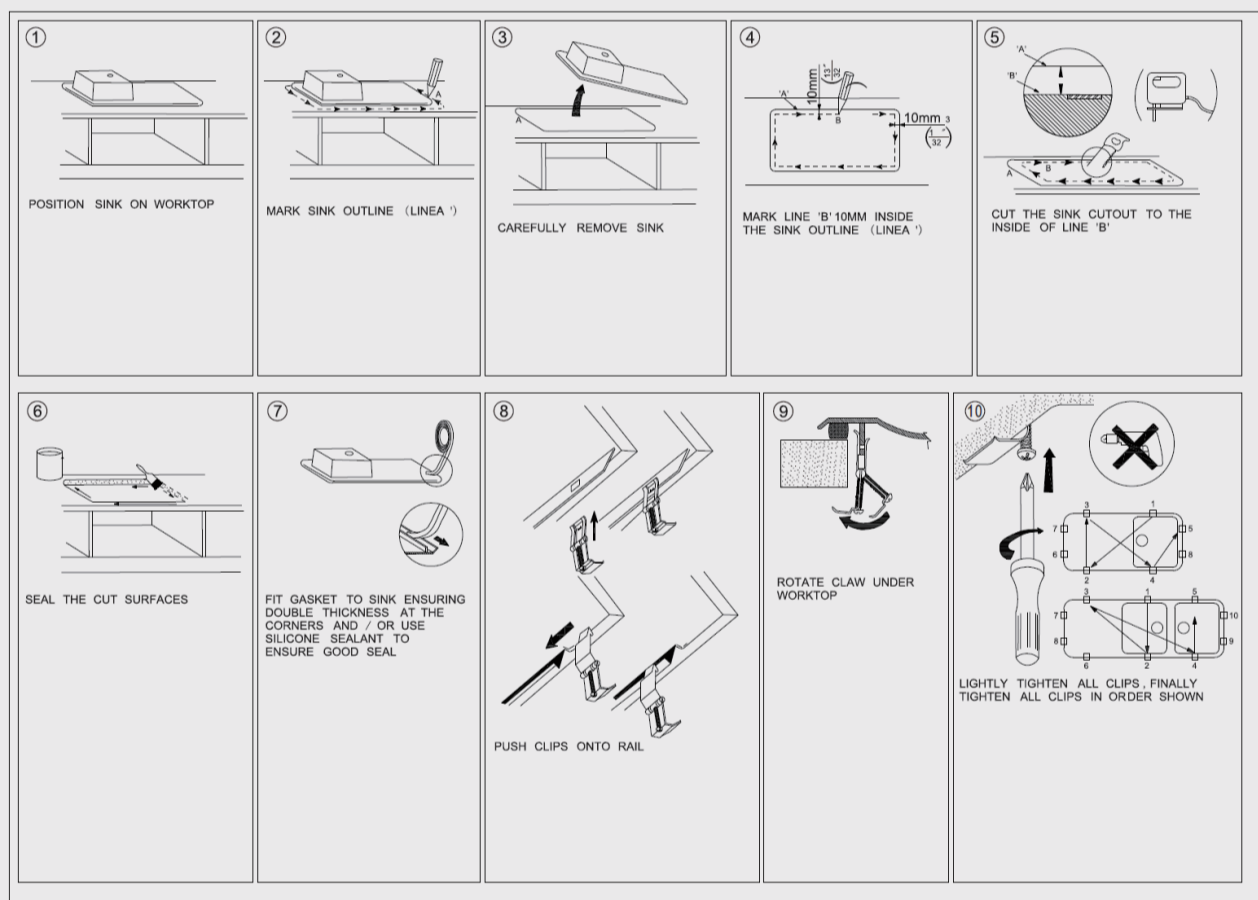

Stainless Steel Kitchen Sink

SKU: TWM6RG

www.aquaperla.com.au

SPECIFICATION

Color Availability: Rose Gold

Material: Stainless Steel

Dimension: 770mmL x 450mmW x 215mmH

Weight: 9.60KG

Package Size: 820*500*270 mm

Spec.: Stainless Steel Kitchen Sink

Installation: Top-Mount(Drop- In), Flush-Mount and Under-Mount

Instructions for Top Mounted Sinks

Instructions for Under Mounted Sinks

CLEANING RECOMMENDATIONS