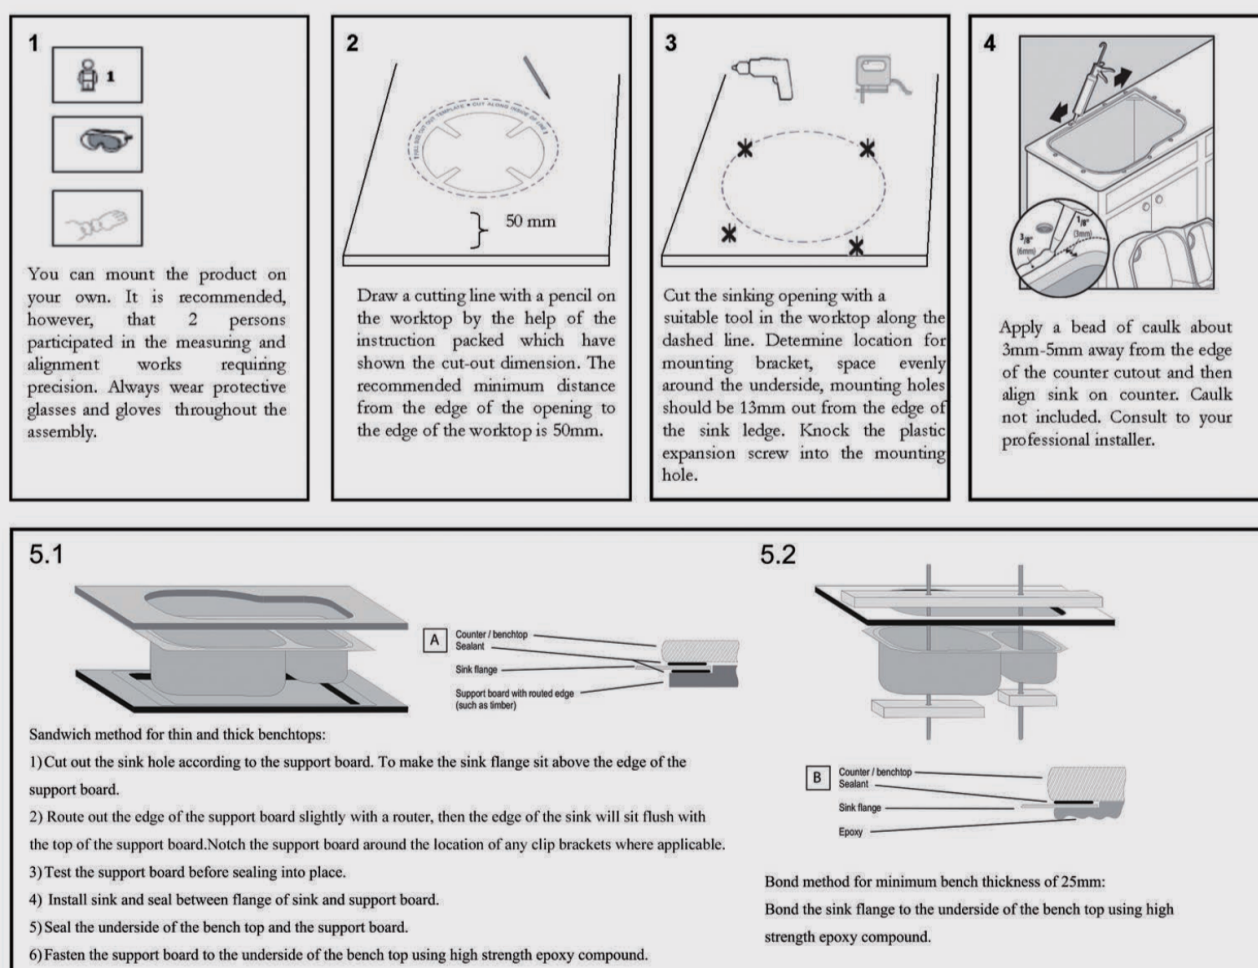

Package Size: 820*500*270 mm

Spec.: Stainless Steel Kitchen Sink

Installation: Top-Mount(Drop- In), Flush-Mount and Under-Mount

Instructions for Top Mounted Sinks

Instructions for Under Mounted Sinks

CLEANING RECOMMENDATIONS