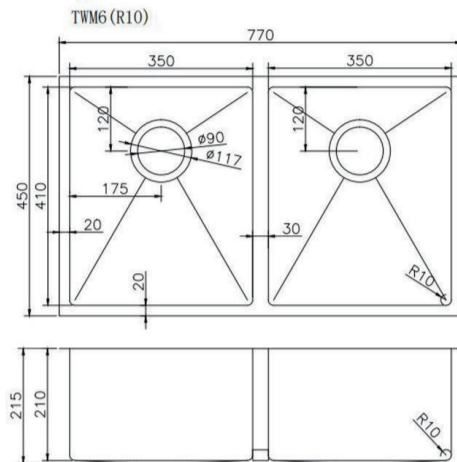

Stainless Steel Kitchen Sink

SKU: TWM6RG

www.aquaperla.com.au

SPECIFICATION

Color Availability: Rose Gold

Material: Stainless Steel

Dimension: 770mmL x 450mmW x 215mmH

Weight: 9.60KG

Package Size: 820*500*270 mm

Spec.: Stainless Steel Kitchen Sink

Installation: Top-Mount(Drop- In), Flush-Mount and Under-Mount

Instructions for Top Mounted Sinks

Instructions for Under Mounted Sinks

CLEANING RECOMMENDATIONS

Disclaimer: Products in this specification manual must by regulation, be installed by licensed and registered trade people. The manufacturer/ distributor reserves the right to vary specifications or delete models from their range without prior notification. Dimensions are nominal measurements only. Dimensions and set-outs listed are correct at time of publication however the manufacturer/ distributor takes no responsibility for printing errors.