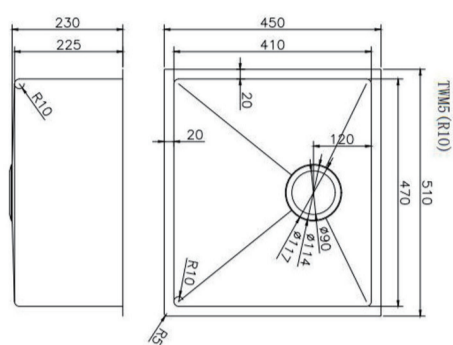

Stainless Steel Kitchen Sink

SKU: TWM5RG

www.aquaperla.com.au

SPECIFICATION

Color Availability: Rose Gold

Material: Stainless Steel

Dimension: 510mmL x 450mmW x 230mmH

Weight: 9.60KG

Package Size: 570*510*310 mm

Spec.: Stainless Steel Kitchen Sink

Installation: Drop-in / Top / Flush / Under-mount

Instructions for Top Mounted Sinks

Instructions for Under Mounted Sinks

CLEANING RECOMMENDATIONS

Disclaimer: Products in this specification manual must by regulation, be installed by licensed and registered trade people. The manufacturer/ distributor reserves the right to vary specifications or delete models from their range without prior notification. Dimensions are nominal measurements only. Dimensions and set-outs listed are correct at time of publication however the manufacturer/ distributor takes no responsibility for printing errors.