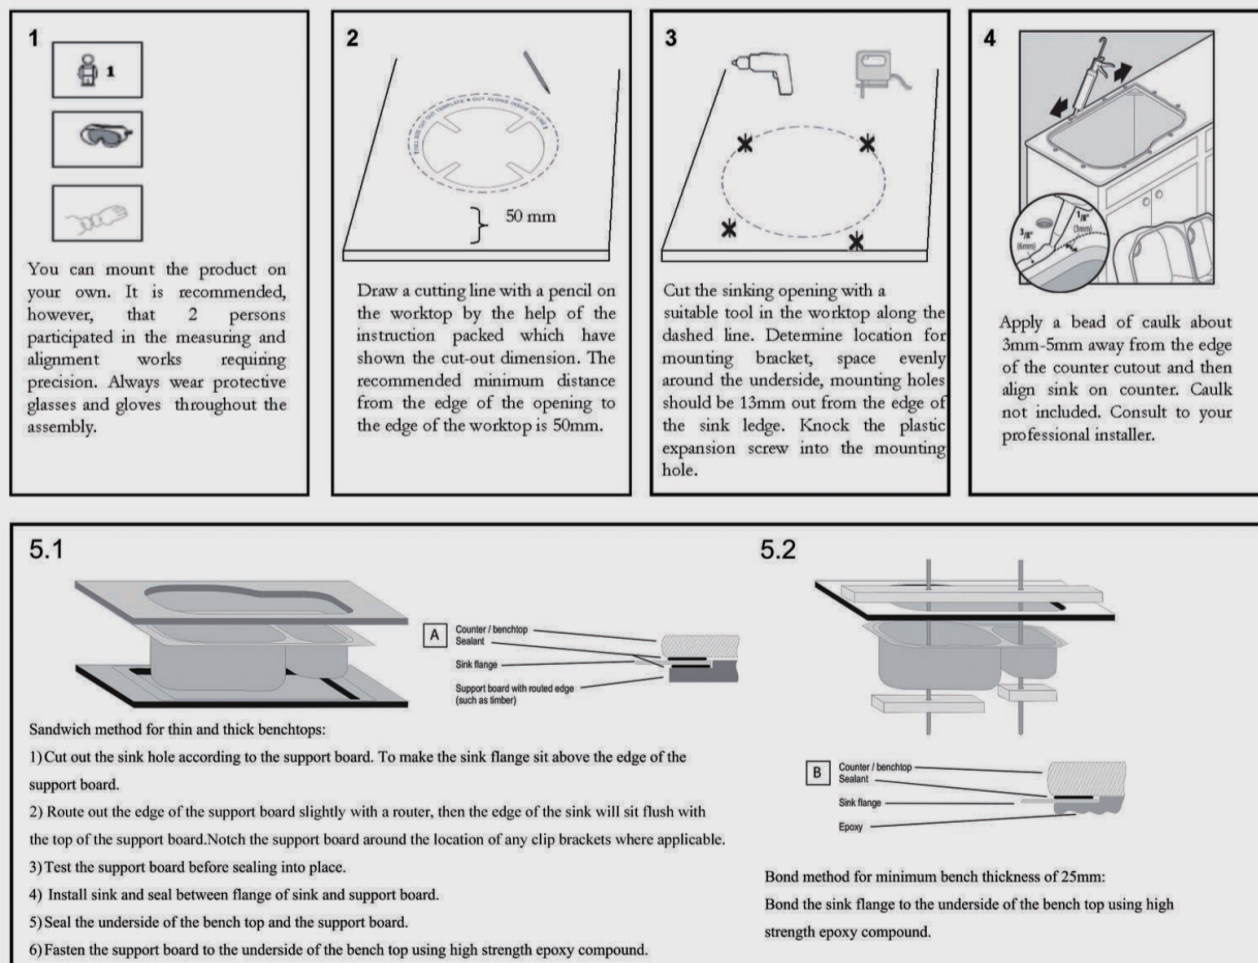

Package Size: 570*510*310 mm

Spec.: Stainless Steel Kitchen Sink

Installation: Drop-in / Top / Flush / Under-mount

Instructions for Top Mounted Sinks

Instructions for Under Mounted Sinks

CLEANING RECOMMENDATIONS