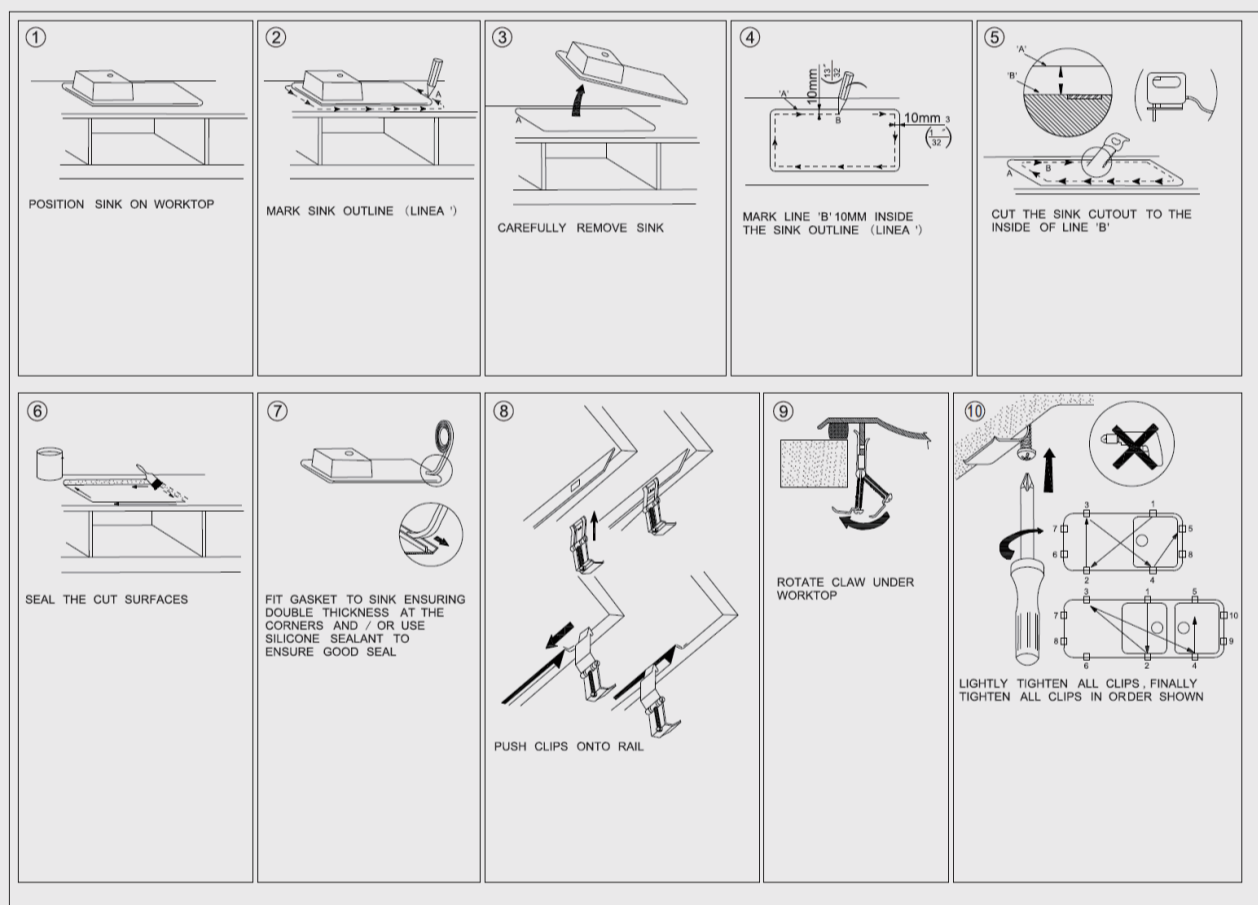

Stainless Steel Kitchen Sink

SKU: TWM5RG

www.aquaperla.com.au

SPECIFICATION

Color Availability: Rose Gold

Material: Stainless Steel

Dimension: 510mmL x 450mmW x 230mmH

Weight: 9.60KG

Package Size: 570*510*310 mm

Spec.: Stainless Steel Kitchen Sink

Installation: Drop-in / Top / Flush / Under-mount

Instructions for Top Mounted Sinks

Instructions for Under Mounted Sinks

CLEANING RECOMMENDATIONS