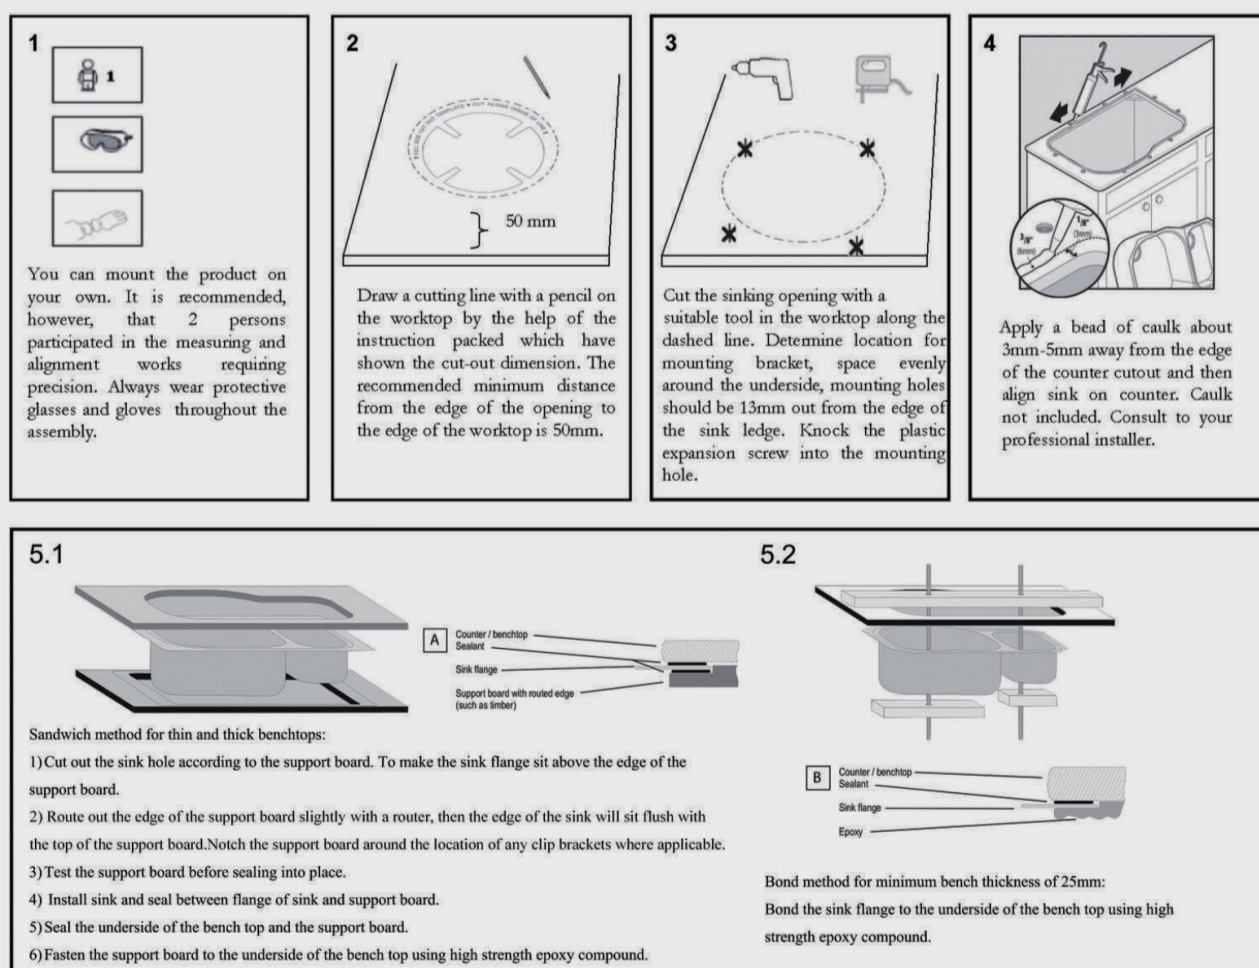

Package Size: 1010*510*300 mm

Spec.: Stainless Steel Kitchen Sink

Installation: Drop-in / Flush / Under-mount

Instructions for Top Mounted Sinks

Instructions for Under Mounted Sinks

CLEANING RECOMMENDATIONS