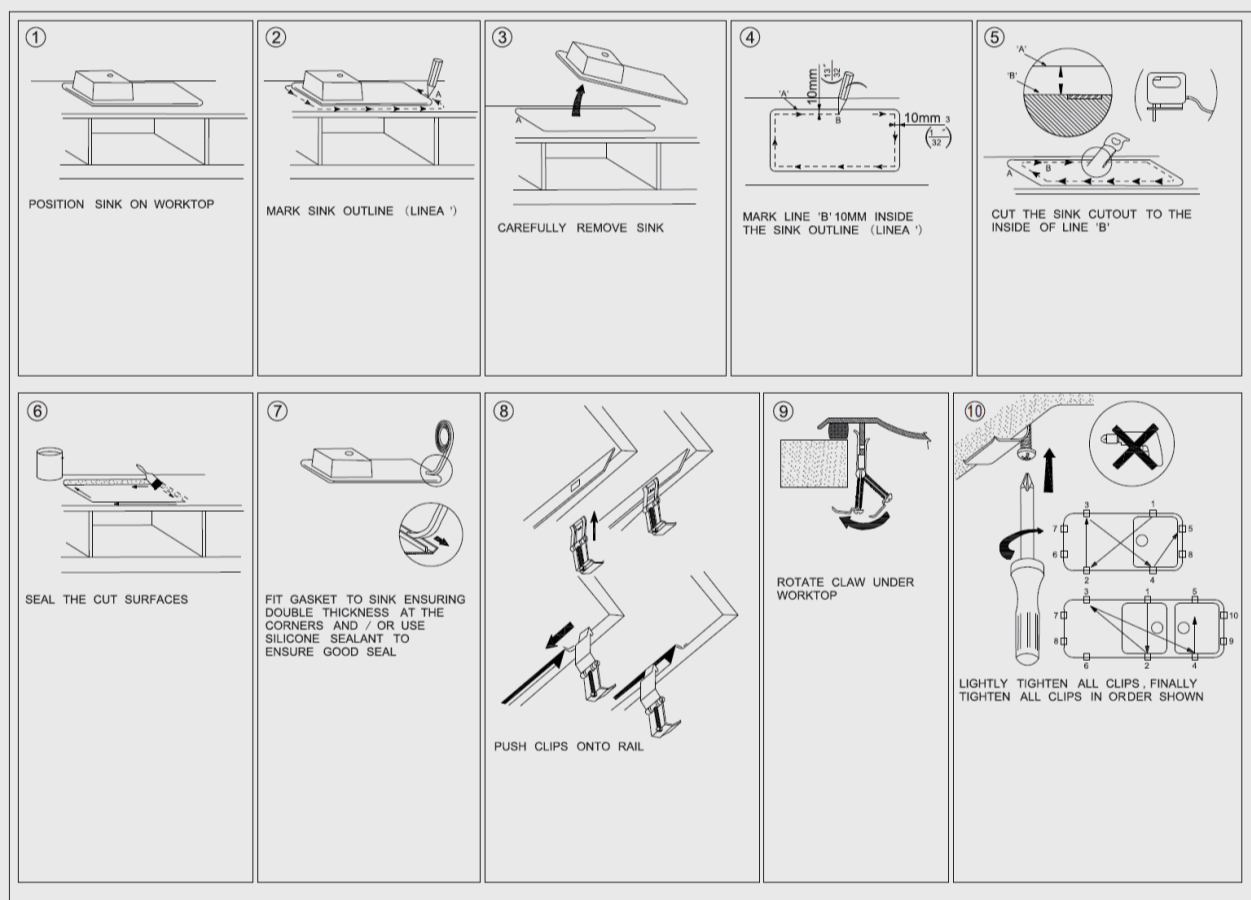

Stainless Steel Kitchen Sink

SKU: TWM4RG

www.aquaperla.com.au

SPECIFICATION

Color Availability: Rose Gold

Material: Stainless Steel

Dimension: 960mmL x 450mmW x 230mmH

Weight: 13.40KG

Package Size: 1010*510*300 mm

Spec.: Stainless Steel Kitchen Sink

Installation: Drop-in / Flush / Under-mount

Instructions for Top Mounted Sinks

Instructions for Under Mounted Sinks

CLEANING RECOMMENDATIONS