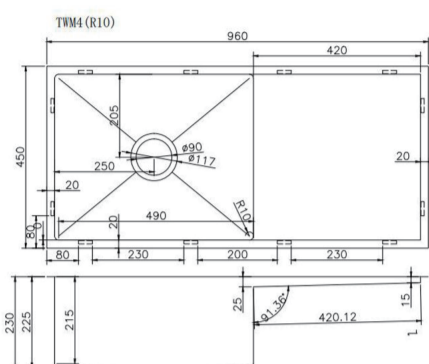

Stainless Steel Kitchen Sink

SKU: TWM4RG

www.aquaperla.com.au

SPECIFICATION

Color Availability: Rose Gold

Material: Stainless Steel

Dimension: 960mmL x 450mmW x 230mmH

Weight: 13.40KG

Package Size: 1010*510*300 mm

Spec.: Stainless Steel Kitchen Sink

Installation: Drop-in / Flush / Under-mount

Instructions for Top Mounted Sinks

Instructions for Under Mounted Sinks

CLEANING RECOMMENDATIONS

Disclaimer: Products in this specification manual must by regulation, be installed by licensed and registered trade people. The manufacturer/ distributor reserves the right to vary specifications or delete models from their range without prior notification. Dimensions are nominal measurements only. Dimensions and set-outs listed are correct at time of publication however the manufacturer/ distributor takes no responsibility for printing errors.