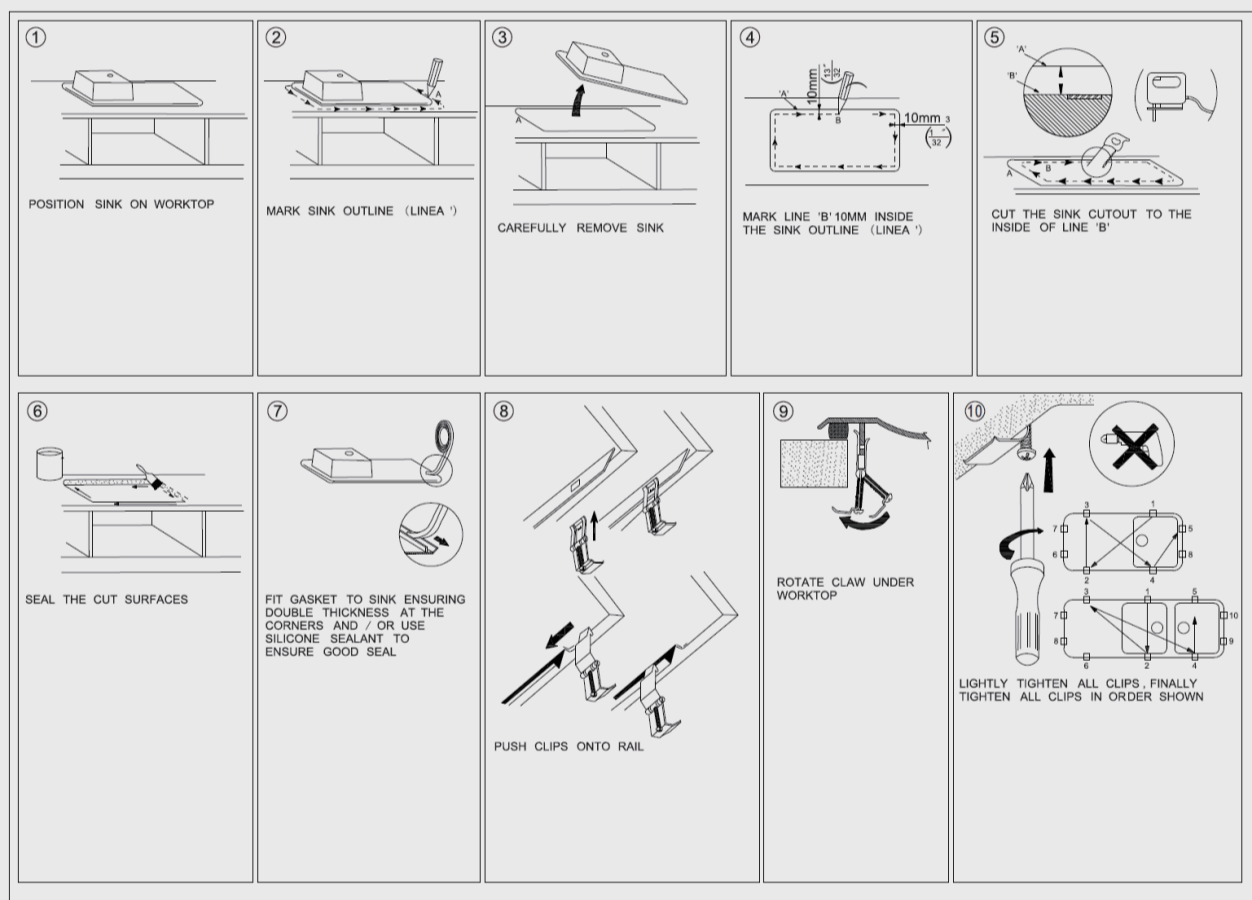

## SPECIFICATION

Color Availability: Rose Gold

Material: Stainless Steel

Dimension: 762mmL x 457mmW x 254mmH

Weight: 13.40KG

Package Size: 780\*520\*290 mm

Spec.: Stainless Steel Kitchen Sink

Installation: Drop-in / Flush / Under-mount

## Instructions for Top Mounted Sinks