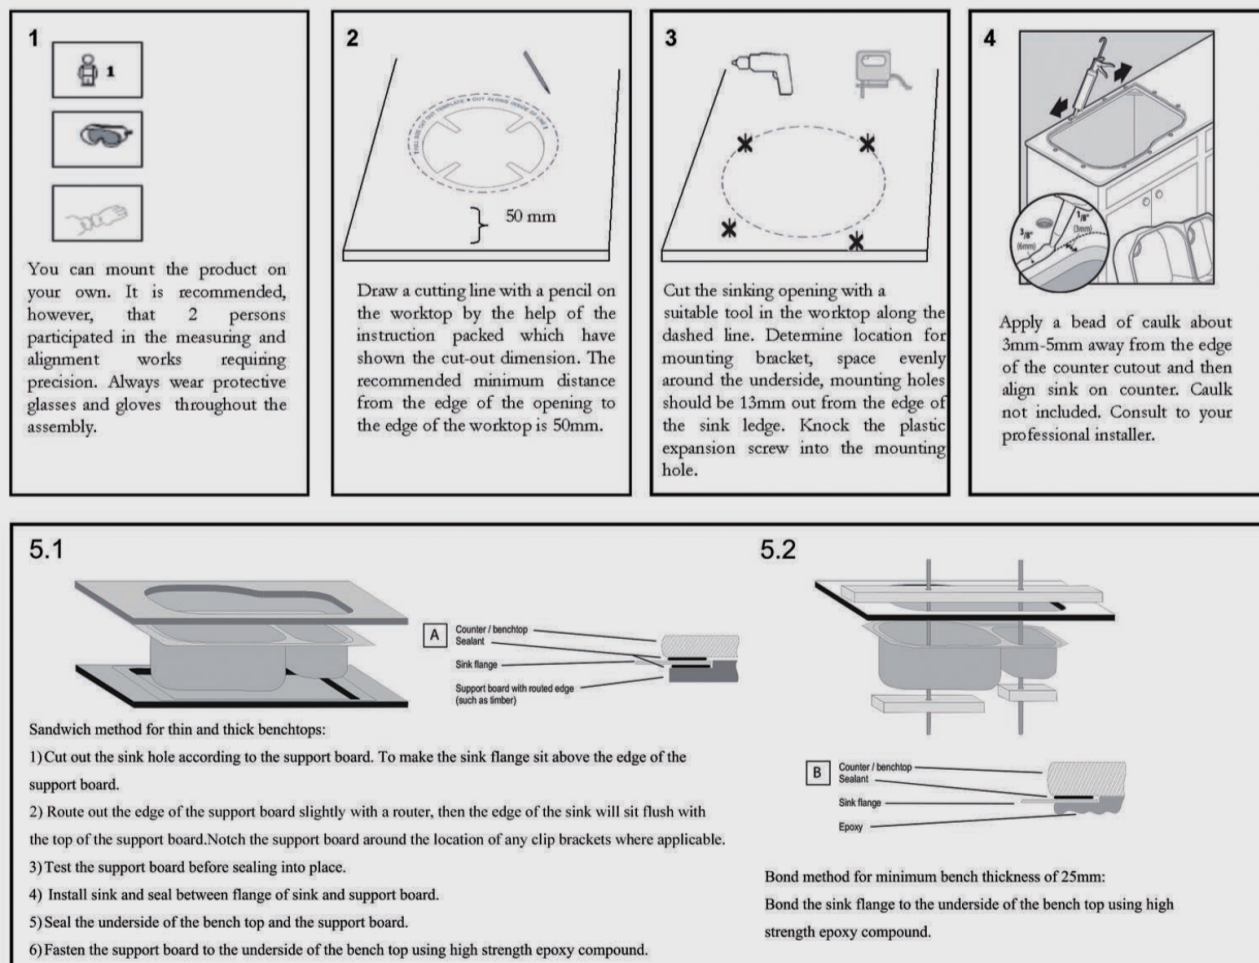

Instructions for Under Mounted Sinks

CLEANING RECOMMENDATIONS

This product should not be cleaned with abrasive materials. Damage caused by any improper treatment is not covered by the product warranty - refer to Warranty Conditions on our website: www.aquaperla.com.au

Disclaimer: Products in this specification manual must by regulation, be installed by licensed and registered trade people. The manufacturer/ distributor reserves the right to vary specifications or delete models from their range without prior notification. Dimensions are nominal measurements only. Dimensions and set-outs listed are correct at time of publication however the manufacturer/ distributor takes no responsibility for printing errors.