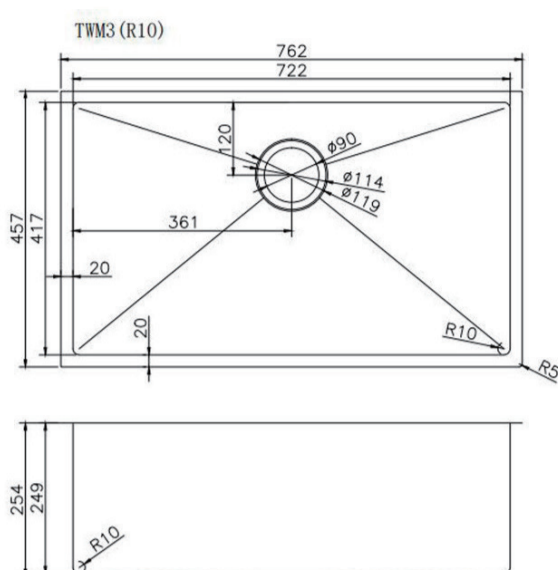

Stainless Steel Kitchen Sink

SKU: TWM3RG

www.aquaperla.com.au

SPECIFICATION

Color Availability: Rose Gold

Material: Stainless Steel

Dimension: 762mmL x 457mmW x 254mmH

Weight: 13.40KG

Package Size: 780*520*290 mm

Spec.: Stainless Steel Kitchen Sink

Installation: Drop-in / Flush / Under-mount