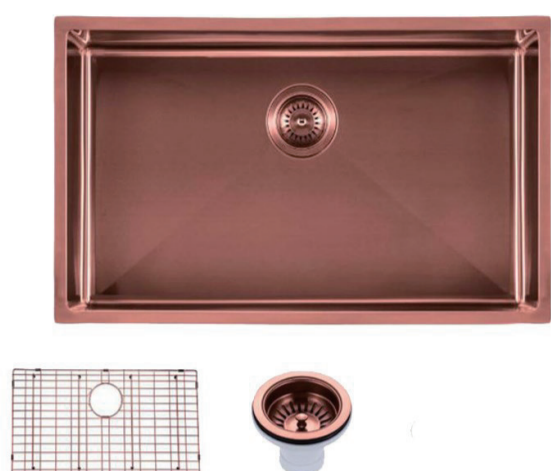

# Stainless Steel Kitchen Sink

SKU: TWM3RG

www.aquaperla.com.au

## SPECIFICATION

Color Availability: Rose Gold

Material: Stainless Steel

Dimension: 762mmL x 457mmW x 254mmH

Weight: 13.40KG

Package Size: 780\*520\*290 mm

Spec.: Stainless Steel Kitchen Sink

Installation: Drop-in / Flush / Under-mount