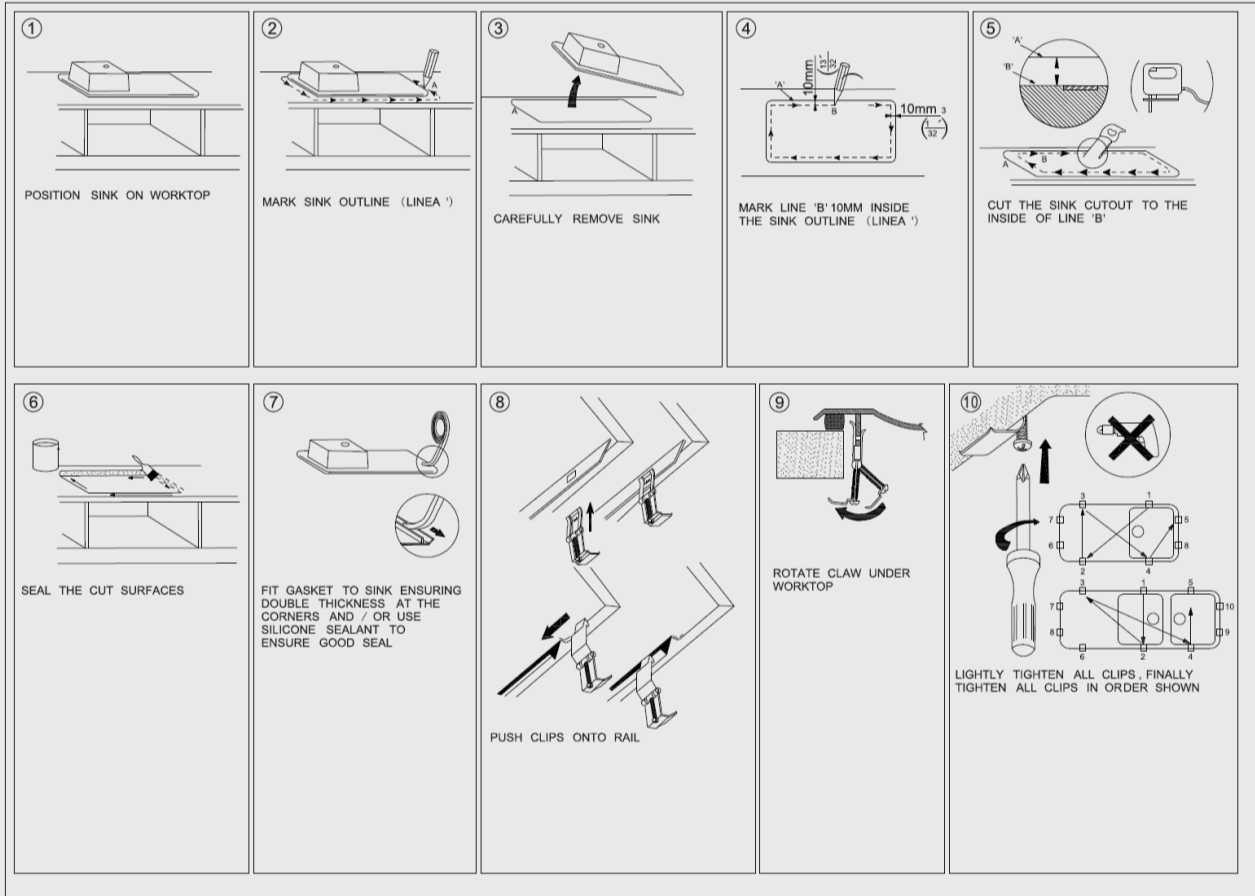

Stainless Steel Kitchen Sink

SKU: TWM1RG

www.aquaperla.com.au

SPECIFICATION

Color Availability: Rose Gold

Material: Stainless Steel

Dimension: 500mmL x 440mmW x 230mmH

Weight: 9.6 KG

Package Size: 510*510*275 mm

Spec.: Stainless Steel Kitchen Sink

Installation: Top / Flush / Under-mount

Instructions for Top Mounted Sinks

Instructions for Under Mounted Sinks

CLEANING RECOMMENDATIONS

This product should not be cleaned with abrasive materials. Damage caused by any improper treatment is not covered by the product warranty - refer to Warranty Conditions on our website: www.aquaperla.com.au