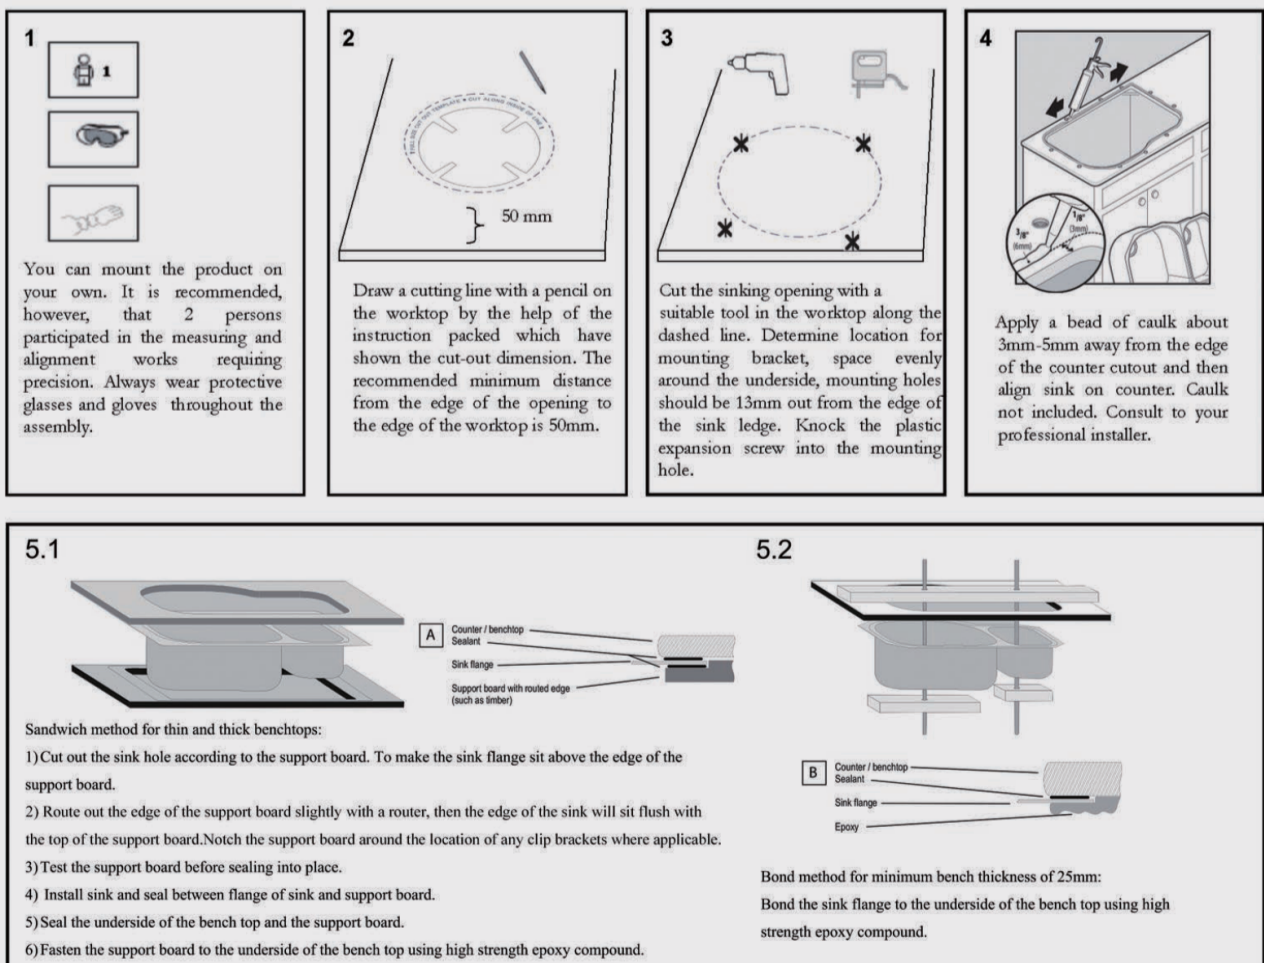

Package Size: 510*510*275 mm

Spec.: Stainless Steel Kitchen Sink

Installation: Top / Flush / Under-mount

Instructions for Top Mounted Sinks

Instructions for Under Mounted Sinks

CLEANING RECOMMENDATIONS

This product should not be cleaned with abrasive materials. Damage caused by any improper treatment is not covered by the product warranty - refer to Warranty Conditions on our website: www.aquaperla.com.au