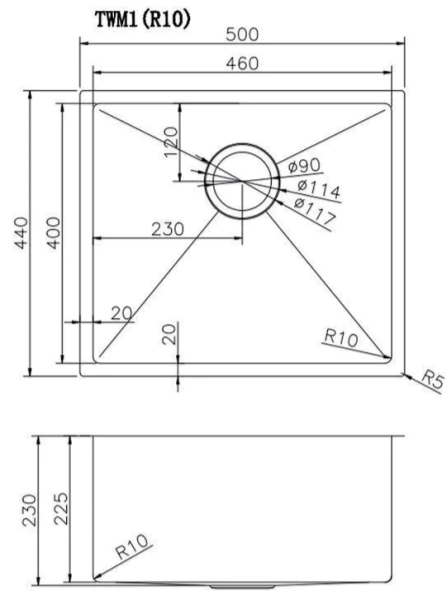

Stainless Steel Kitchen Sink

SKU: TWM1RG

www.aquaperla.com.au

SPECIFICATION

Color Availability: Rose Gold

Material: Stainless Steel

Dimension: 500mmL x 440mmW x 230mmH

Weight: 9.6 KG

Package Size: 510*510*275 mm

Spec.: Stainless Steel Kitchen Sink

Installation: Top / Flush / Under-mount

Instructions for Top Mounted Sinks

Instructions for Under Mounted Sinks

CLEANING RECOMMENDATIONS

This product should not be cleaned with abrasive materials. Damage caused by any improper treatment is not covered by the product warranty - refer to Warranty Conditions on our website: www.aquaperla.com.au

Disclaimer: Products in this specification manual must by regulation, be installed by licensed and registered trade people. The manufacturer/ distributor reserves the right to vary specifications or delete models from their range without prior notification. Dimensions are nominal measurements only. Dimensions and set-outs listed are correct at time of publication however the manufacturer/ distributor takes no responsibility for printing errors.