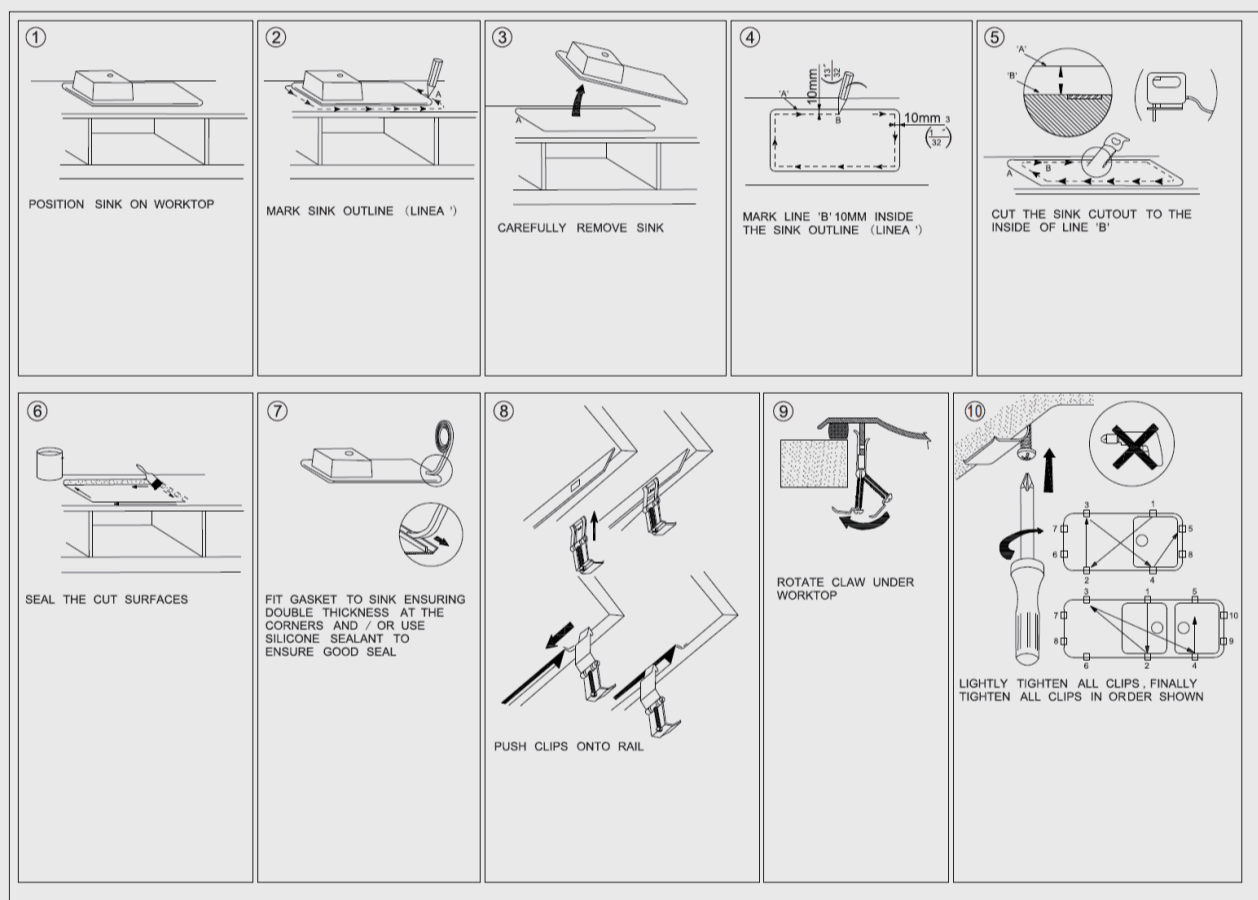

Stainless Steel Kitchen Sink

SKU: TWM11RG

www.aquaperla.com.au

SPECIFICATION

Color Availability: Rose Gold

Material: Stainless Steel

Dimension: 250mmL x 450mmW x 215mmH

Weight: 6.0KG

Package Size: 300*510*260 mm

Spec.: Stainless Steel Kitchen Sink

Installation: Drop-in / Flush / Under-mount

Instructions for Top Mounted Sinks

Instructions for Under Mounted Sinks

CLEANING RECOMMENDATIONS