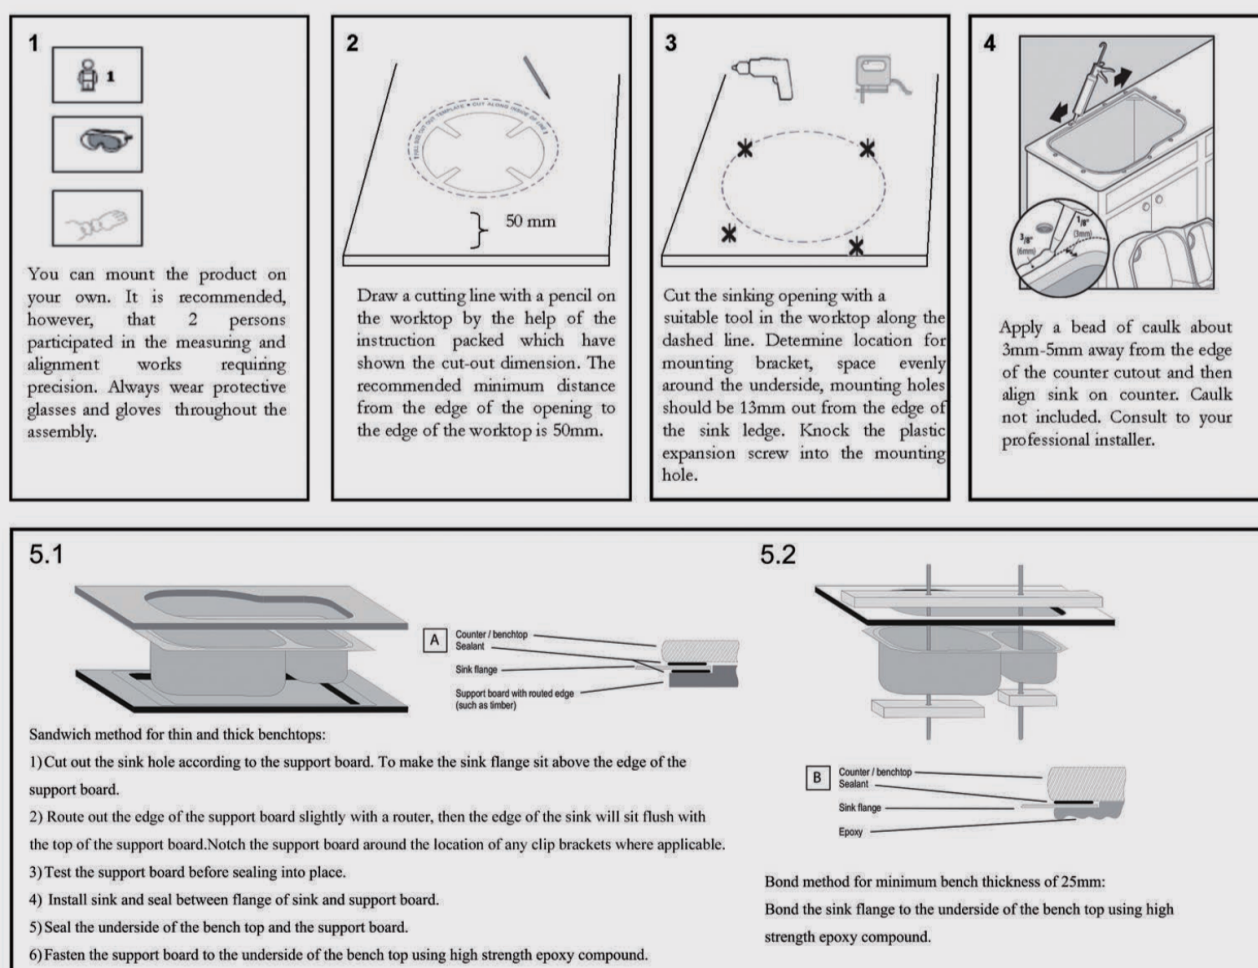

Package Size: 300*510*260 mm

Spec.: Stainless Steel Kitchen Sink

Installation: Drop-in / Flush / Under-mount

Instructions for Top Mounted Sinks

Instructions for Under Mounted Sinks

CLEANING RECOMMENDATIONS