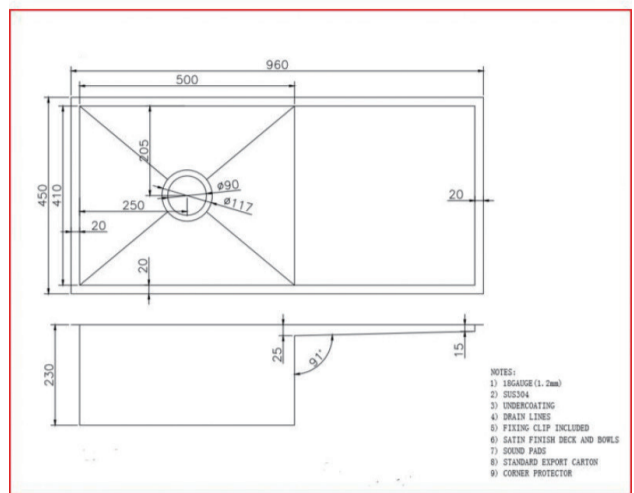

Stainless Steel Kitchen Sink

SKU: 9645-P.KS

www.aquaperla.com.au

SPECIFICATION

Color Availability: Brushed Brass / Gun Metal Grey

Material: Stainless Steel

Dimension: 960mmL x 450mmW x 230mmH

Weight: 13.40KG

Package Size: 1010*510*300 mm

Spec.: Stainless Steel Kitchen Sink

Installation: Drop-in / Flush / Under-mount

Instructions for Top Mounted Sinks

Instructions for Under Mounted Sinks

CLEANING RECOMMENDATIONS