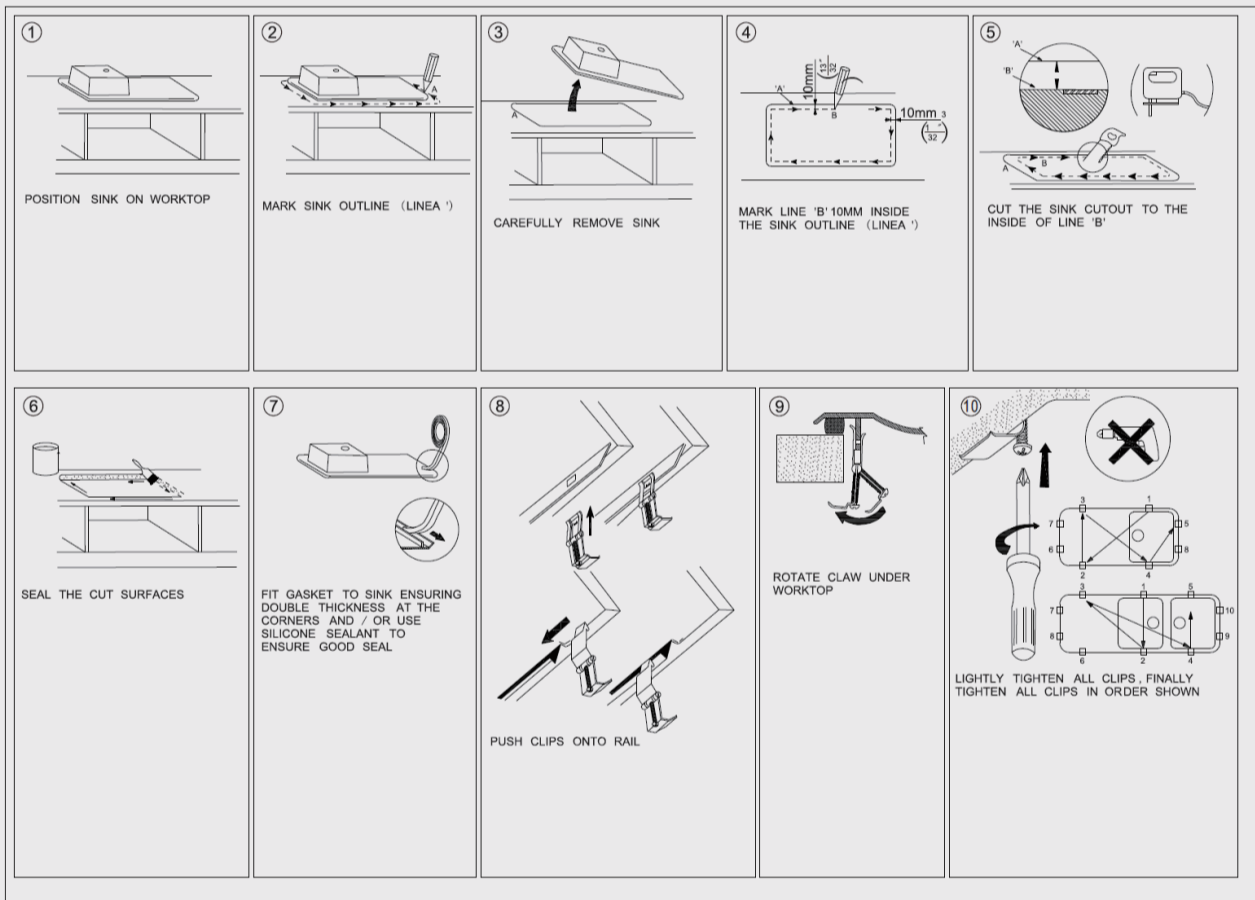

Stainless Steel Kitchen Sink

SKU: 9645-P.KS

www.aquaperla.com.au

SPECIFICATION

Color Availability: Brushed Brass / Gun Metal Grey

Material: Stainless Steel

Dimension: 960mmL x 450mmW x 230mmH

Weight: 13.40KG

Package Size: 1010*510*300 mm

Spec.: Stainless Steel Kitchen Sink

Installation: Drop-in / Flush / Under-mount

Instructions for Top Mounted Sinks

Instructions for Under Mounted Sinks

CLEANING RECOMMENDATIONS