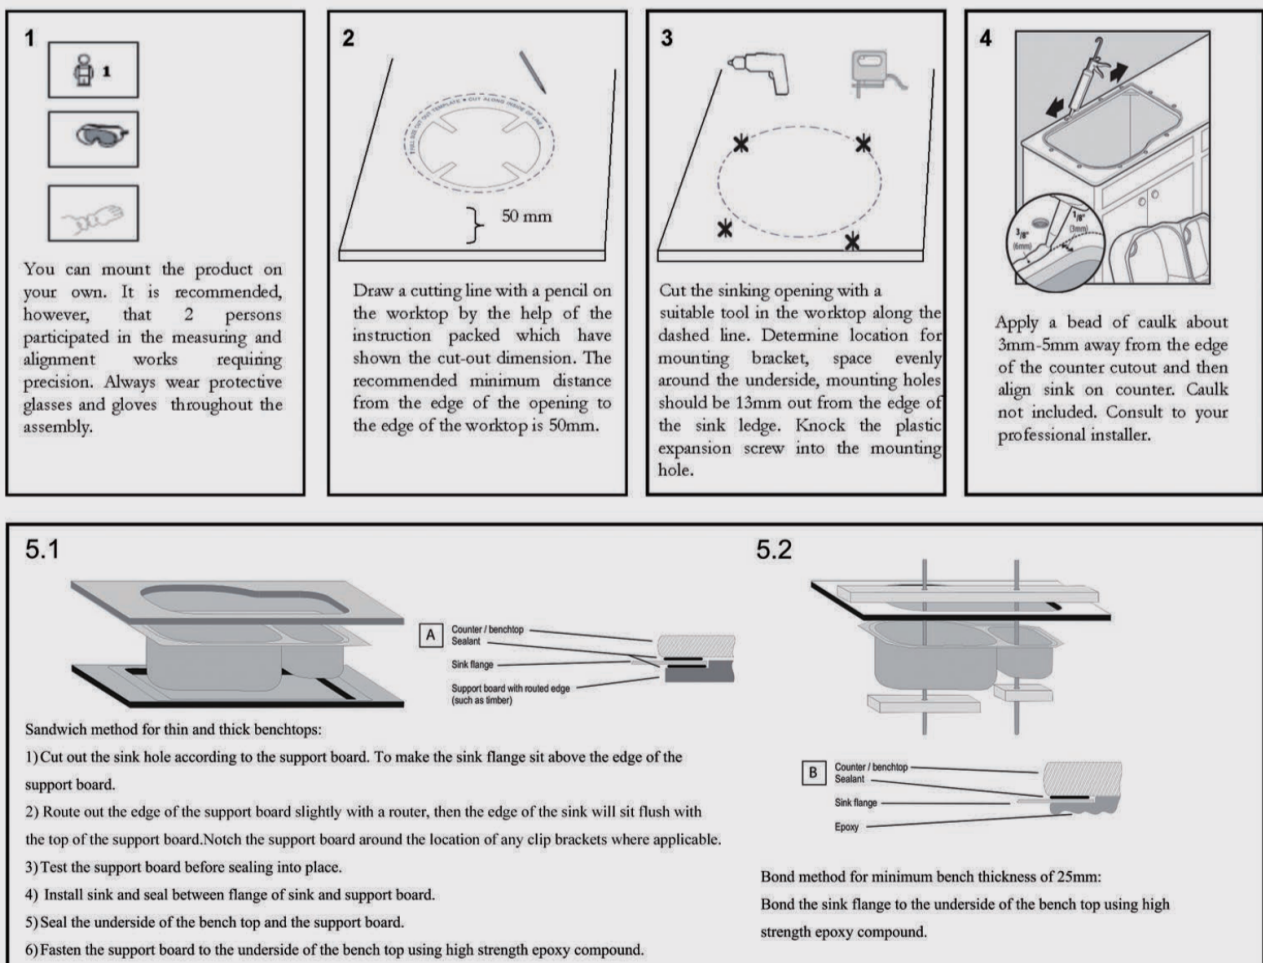

Package Size: 1010*510*300 mm

Spec.: Stainless Steel Kitchen Sink

Installation: Drop-in / Flush / Under-mount

Instructions for Top Mounted Sinks

Instructions for Under Mounted Sinks

CLEANING RECOMMENDATIONS