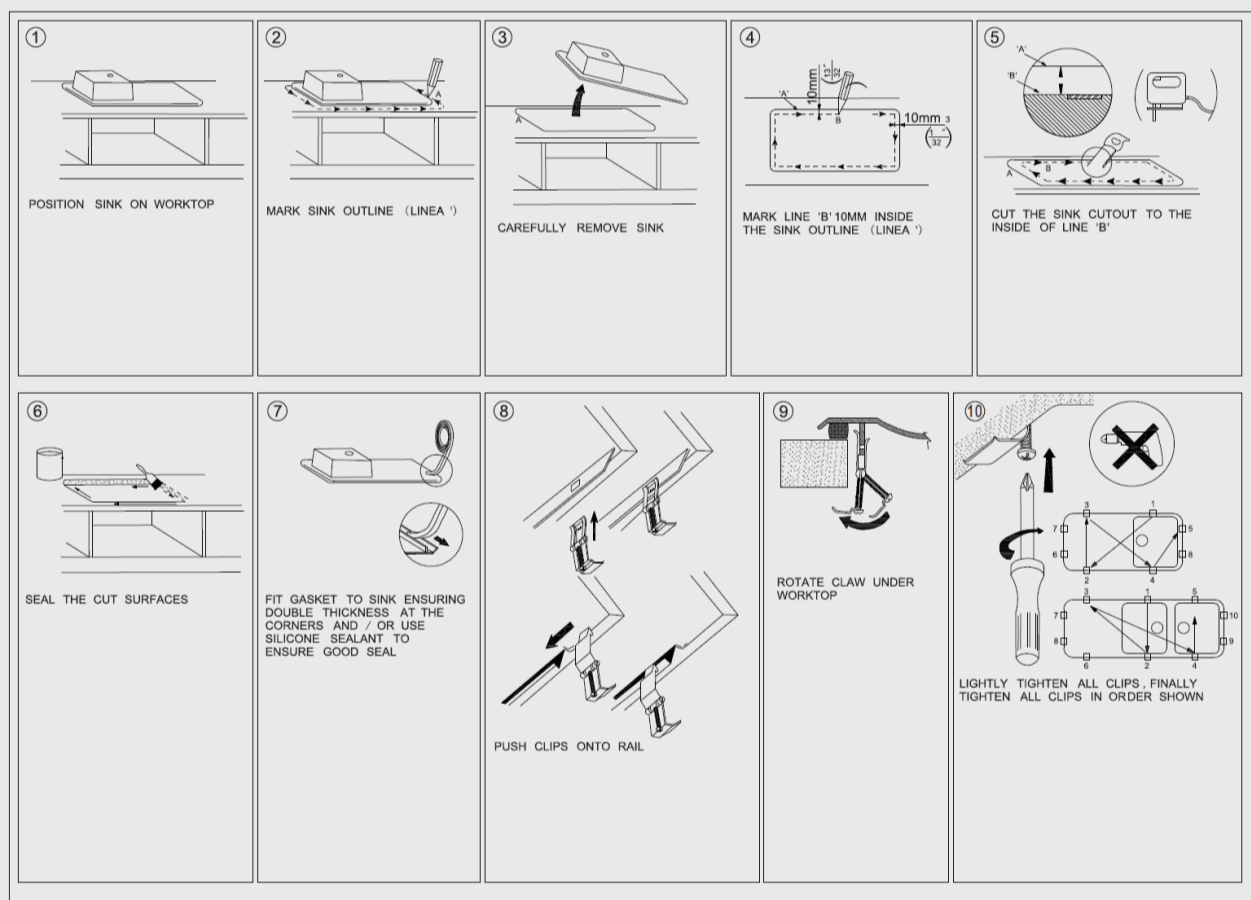

Stainless Steel Kitchen Sink

SKU: 8245-P.KS

www.aquaperla.com.au

SPECIFICATION

Color Availability: Brushed Brass / Gun Metal Grey

Material: Stainless Steel

Dimension: 820mmL x 457mmW x 230mmH

Weight: 15.9KG

Package Size: 880*520*310 mm

Spec.: Stainless Steel Kitchen Sink

Installation: Drop-in / Flush / Under-mount

Instructions for Top Mounted Sinks

Instructions for Under Mounted Sinks

CLEANING RECOMMENDATIONS