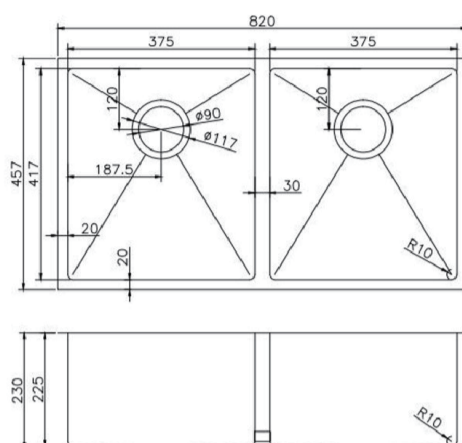

Stainless Steel Kitchen Sink

SKU: 8245-P.KS

www.aquaperla.com.au

SPECIFICATION

Color Availability: Brushed Brass / Gun Metal Grey

Material: Stainless Steel

Dimension: 820mmL x 457mmW x 230mmH

Weight: 15.9KG

Package Size: 880*520*310 mm

Spec.: Stainless Steel Kitchen Sink

Installation: Drop-in / Flush / Under-mount

Instructions for Top Mounted Sinks

Instructions for Under Mounted Sinks

CLEANING RECOMMENDATIONS

Disclaimer: Products in this specification manual must by regulation, be installed by licensed and registered trade people. The manufacturer/ distributor reserves the right to vary specifications or delete models from their range without prior notification. Dimensions are nominal measurements only. Dimensions and set-outs listed are correct at time of publication however the manufacturer/ distributor takes no responsibility for printing errors.