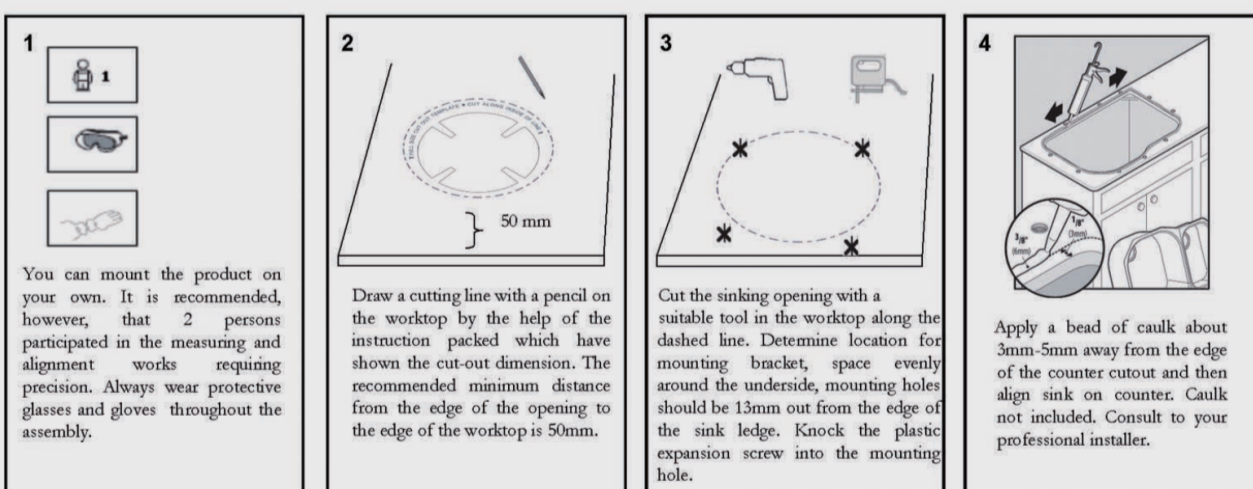

Package Size: 820*500*270 mm

Spec.: Stainless Steel Kitchen Sink

Installation: Top / Under-mount

Instructions for Top Mounted Sinks

Instructions for Under Mounted Sinks

CLEANING RECOMMENDATIONS

This product should not be cleaned with abrasive materials. Damage caused by any improper treatment is not covered by the product warranty - refer to Warranty Conditions on our website: www.aquaperla.com.au