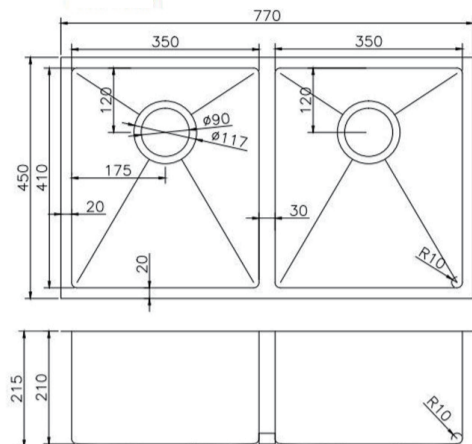

Stainless Steel Kitchen Sink

SKU: 7745-P.KS

www.aquaperla.com.au

SPECIFICATION

Color Availability: Brushed Brass / Gun Metal Grey

Material: Stainless Steel

Dimension: 770mmL x 450mmW x 215mmH

Weight: 9.60KG

Package Size: 820*500*270 mm

Spec.: Stainless Steel Kitchen Sink

Installation: Top / Under-mount

Instructions for Top Mounted Sinks

Instructions for Under Mounted Sinks

CLEANING RECOMMENDATIONS

This product should not be cleaned with abrasive materials. Damage caused by any improper treatment is not covered by the product warranty - refer to Warranty Conditions on our website: www.aquaperla.com.au

Disclaimer: Products in this specification manual must by regulation, be installed by licensed and registered trade people. The manufacturer/ distributor reserves the right to vary specifications or delete models from their range without prior notification. Dimensions are nominal measurements only. Dimensions and set-outs listed are correct at time of publication however the manufacturer/ distributor takes no responsibility for printing errors.