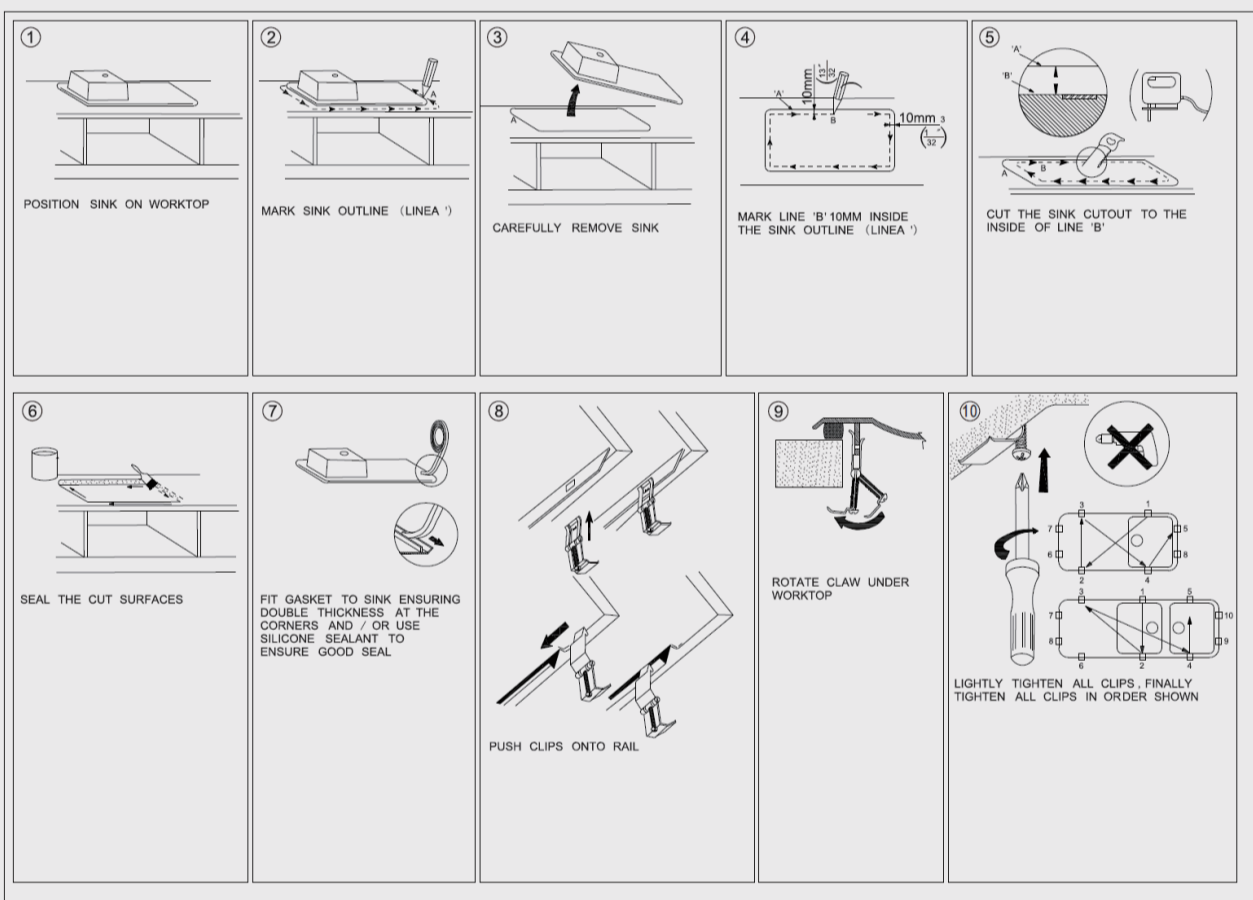

Stainless Steel Kitchen Sink

SKU: 7745-P.KS

www.aquaperla.com.au

SPECIFICATION

Color Availability: Brushed Brass / Gun Metal Grey

Material: Stainless Steel

Dimension: 770mmL x 450mmW x 215mmH

Weight: 9.60KG

Package Size: 820*500*270 mm

Spec.: Stainless Steel Kitchen Sink

Installation: Top / Under-mount

Instructions for Top Mounted Sinks

Instructions for Under Mounted Sinks

CLEANING RECOMMENDATIONS

This product should not be cleaned with abrasive materials. Damage caused by any improper treatment is not covered by the product warranty - refer to Warranty Conditions on our website: www.aquaperla.com.au