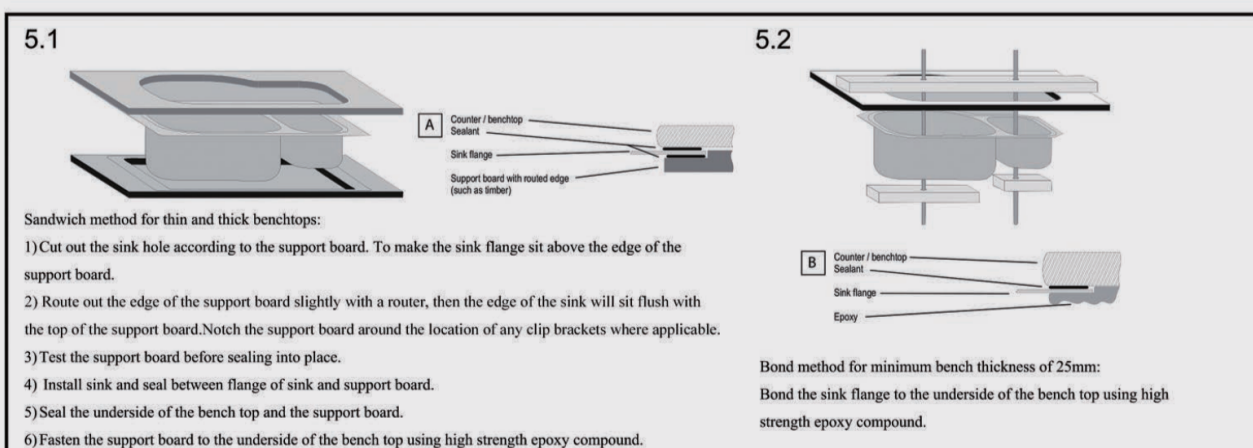

Package Size: 820*500*270 mm

Spec.: Stainless Steel Kitchen Sink

Installation: Top / Under-mount

Instructions for Top Mounted Sinks

Instructions for Under Mounted Sinks

CLEANING RECOMMENDATIONS

This product should not be cleaned with abrasive materials. Damage caused by any improper treatment is not covered by the product warranty - refer to Warranty Conditions on our website: www.aquaperla.com.au