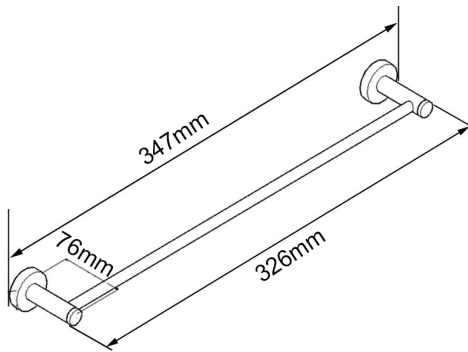

Lucid Pin Series Hand Towel Ring

SKU: 6610.TR

www.aquaperla.com.au

SPECIFICATION

Accessory Type	Hand Towel Ring
Color Availability:	5 Colors
Material:	304 Stainless Steel
Dimension:	347mmL x 76mmH

CLEANING RECOMMENDATIONS