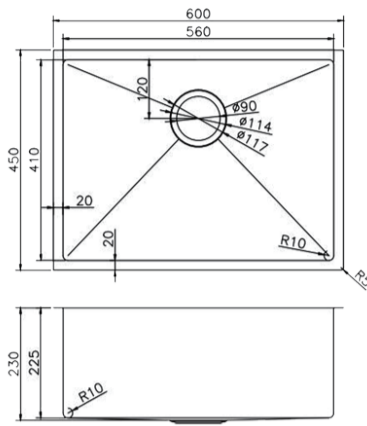

Stainless Steel Kitchen Sink

SKU: 6045-P.KS

www.aquaperla.com.au

SPECIFICATION

Color Availability: Brushed Brass / Gun Metal Grey

Material: Stainless Steel

Dimension: 600mmL x 450mmW x 230mmH

Weight: 11.00KG

Package Size: 660*510*380 mm

Spec.: Stainless Steel Kitchen Sink

Installation: Drop-in / Top / Flush / Under-mount

Instructions for Top Mounted Sinks

Instructions for Under Mounted Sinks

CLEANING RECOMMENDATIONS

Disclaimer: Products in this specification manual must by regulation, be installed by licensed and registered trade people. The manufacturer/ distributor reserves the right to vary specifications or delete models from their range without prior notification. Dimensions are nominal measurements only. Dimensions and set-outs listed are correct at time of publication however the manufacturer/ distributor takes no responsibility for printing errors.