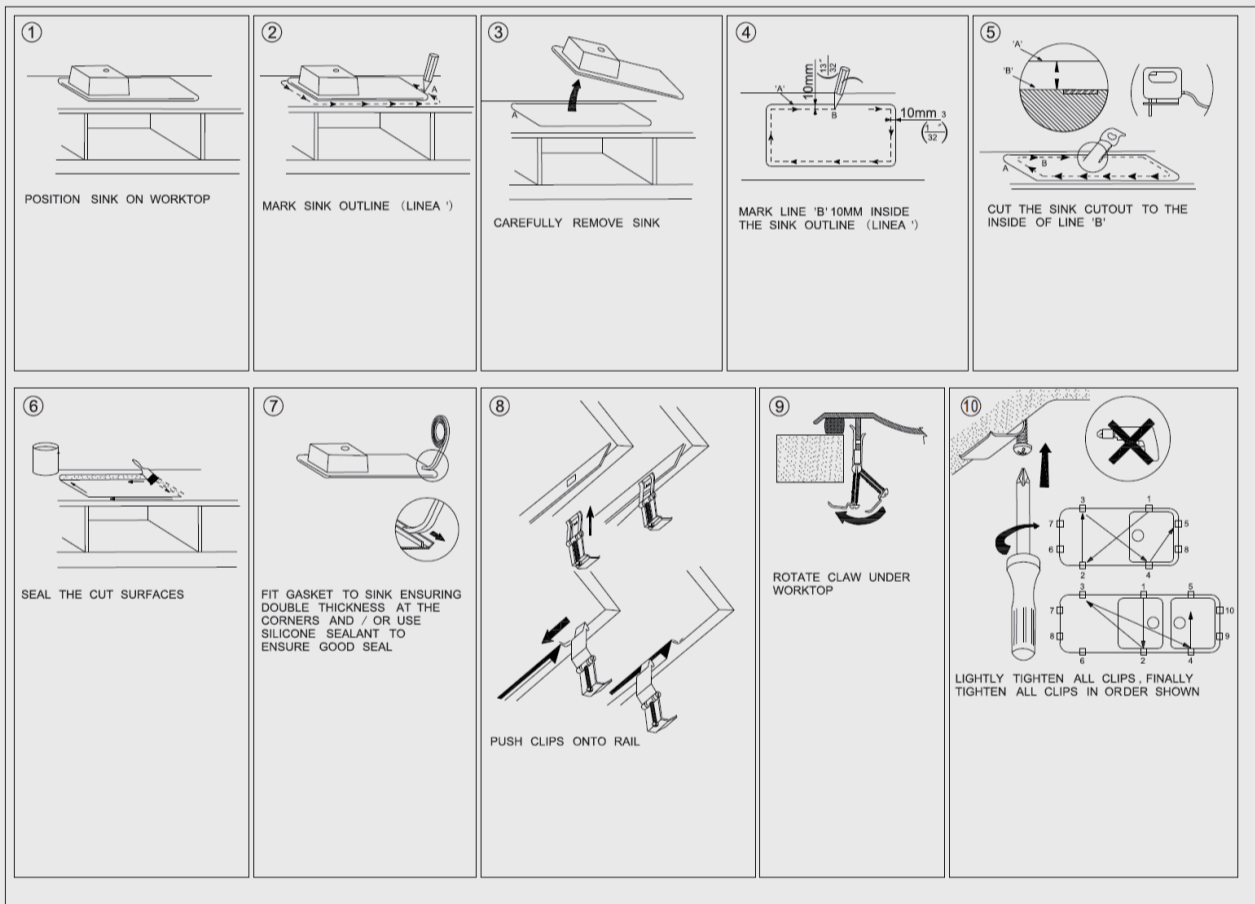

Stainless Steel Kitchen Sink

SKU: 6045-P.KS

www.aquaperla.com.au

SPECIFICATION

Color Availability: Brushed Brass / Gun Metal Grey

Material: Stainless Steel

Dimension: 600mmL x 450mmW x 230mmH

Weight: 11.00KG

Package Size: 660*510*380 mm

Spec.: Stainless Steel Kitchen Sink

Installation: Drop-in / Top / Flush / Under-mount

Instructions for Top Mounted Sinks

Instructions for Under Mounted Sinks

CLEANING RECOMMENDATIONS