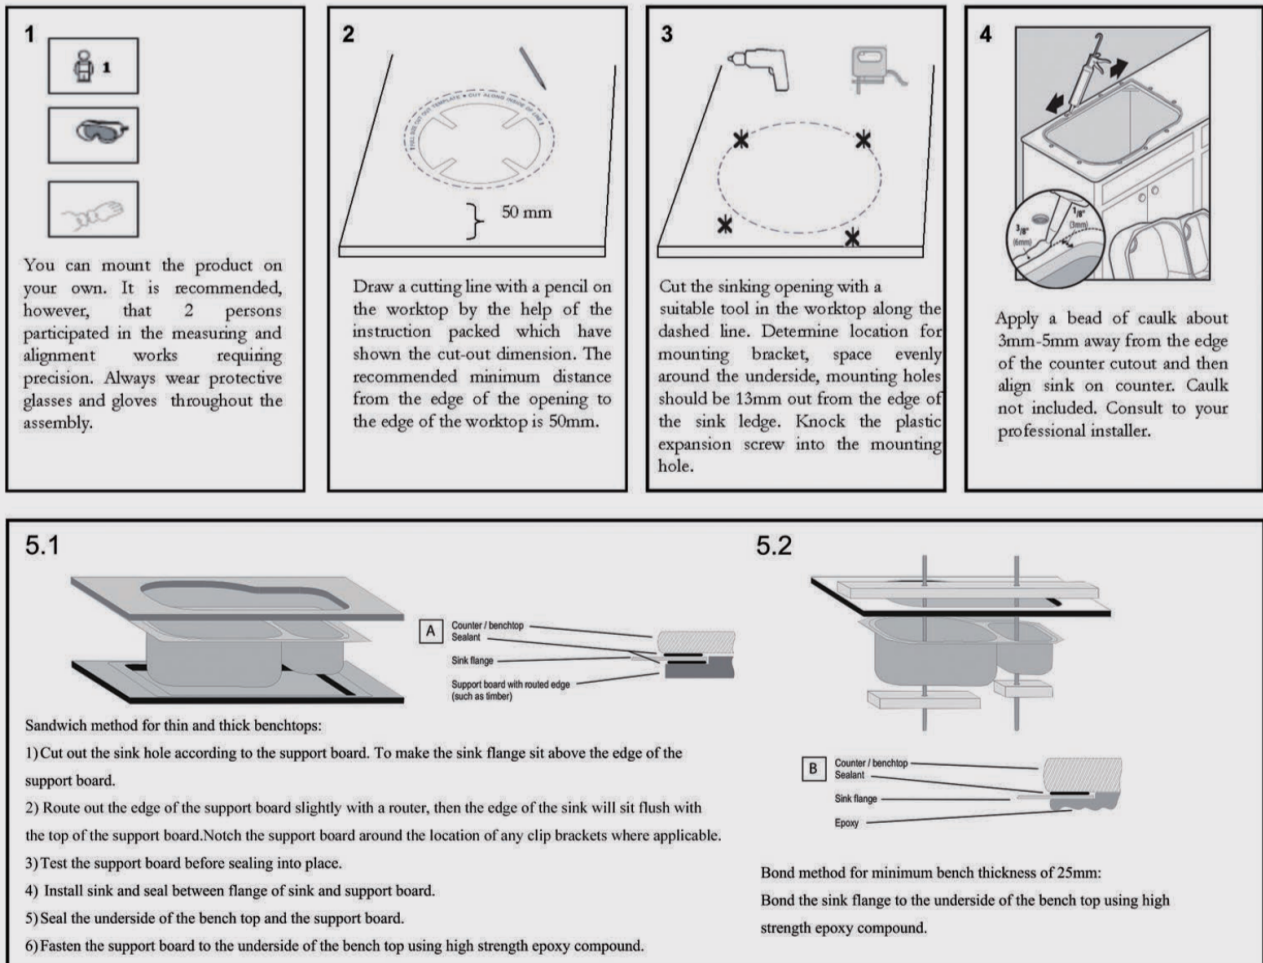

Package Size: 660*510*380 mm

Spec.: Stainless Steel Kitchen Sink

Installation: Drop-in / Top / Flush / Under-mount

Instructions for Top Mounted Sinks

Instructions for Under Mounted Sinks

CLEANING RECOMMENDATIONS