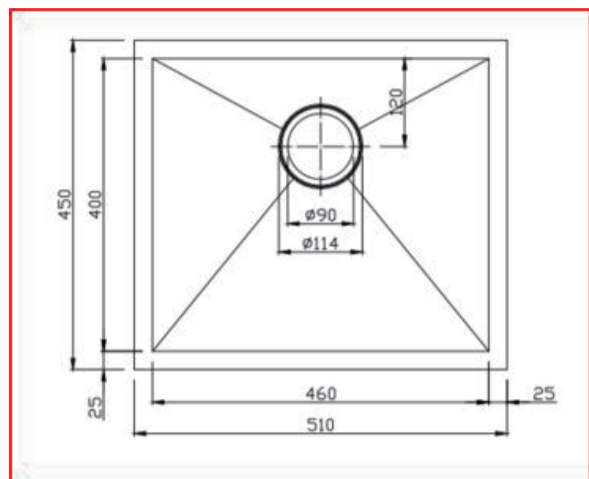

Stainless Steel Kitchen Sink

SKU: 5145-P.KS

www.aquaperla.com.au

SPECIFICATION

Color Availability: Brushed Brass / Gun Metal Grey

Material: Stainless Steel

Dimension: 510mmL x 450mmW x 230mmH

Weight: 9.60KG

Package Size: 570*510*310 mm

Spec.: Stainless Steel Kitchen Sink

Installation: Drop-in / Top / Flush / Under-mount

Instructions for Top Mounted Sinks

Instructions for Under Mounted Sinks

CLEANING RECOMMENDATIONS