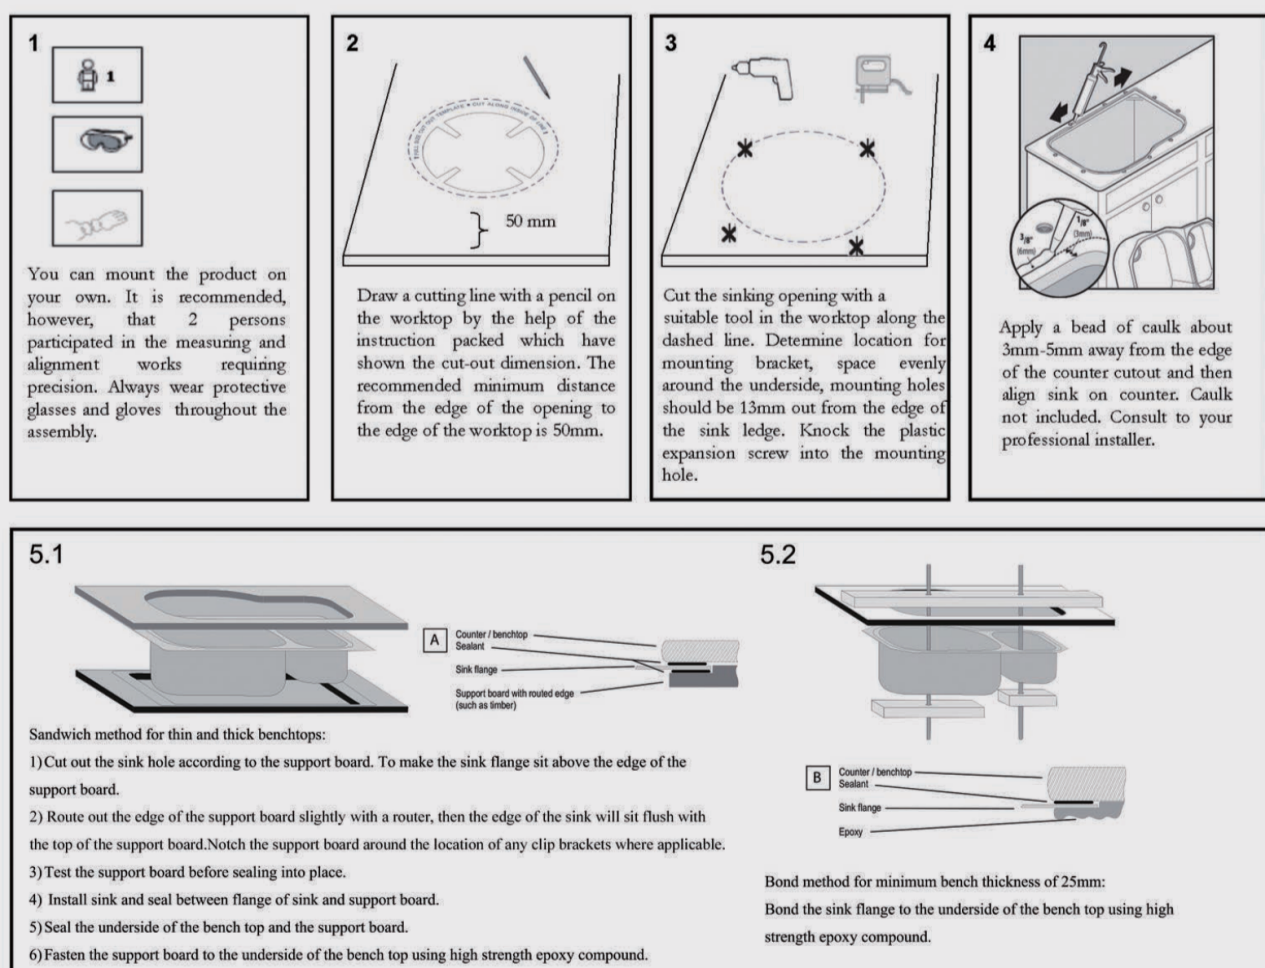

Package Size: 570*510*310 mm

Spec.: Stainless Steel Kitchen Sink

Installation: Drop-in / Top / Flush / Under-mount

Instructions for Top Mounted Sinks

Instructions for Under Mounted Sinks

CLEANING RECOMMENDATIONS