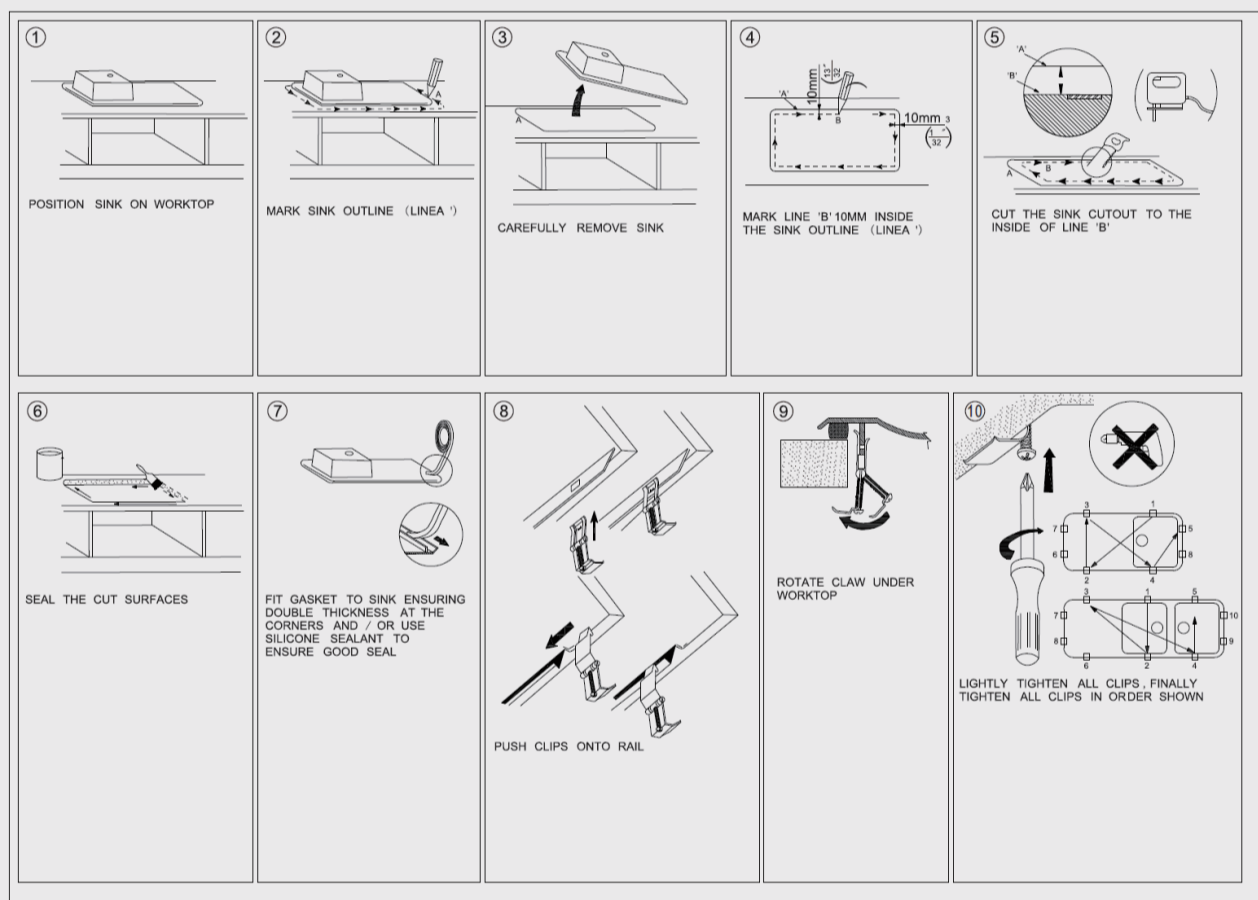

Stainless Steel Kitchen Sink

SKU: 5145-P.KS

www.aquaperla.com.au

SPECIFICATION

Color Availability: Brushed Brass / Gun Metal Grey

Material: Stainless Steel

Dimension: 510mmL x 450mmW x 230mmH

Weight: 9.60KG

Package Size: 570*510*310 mm

Spec.: Stainless Steel Kitchen Sink

Installation: Drop-in / Top / Flush / Under-mount

Instructions for Top Mounted Sinks

Instructions for Under Mounted Sinks

CLEANING RECOMMENDATIONS