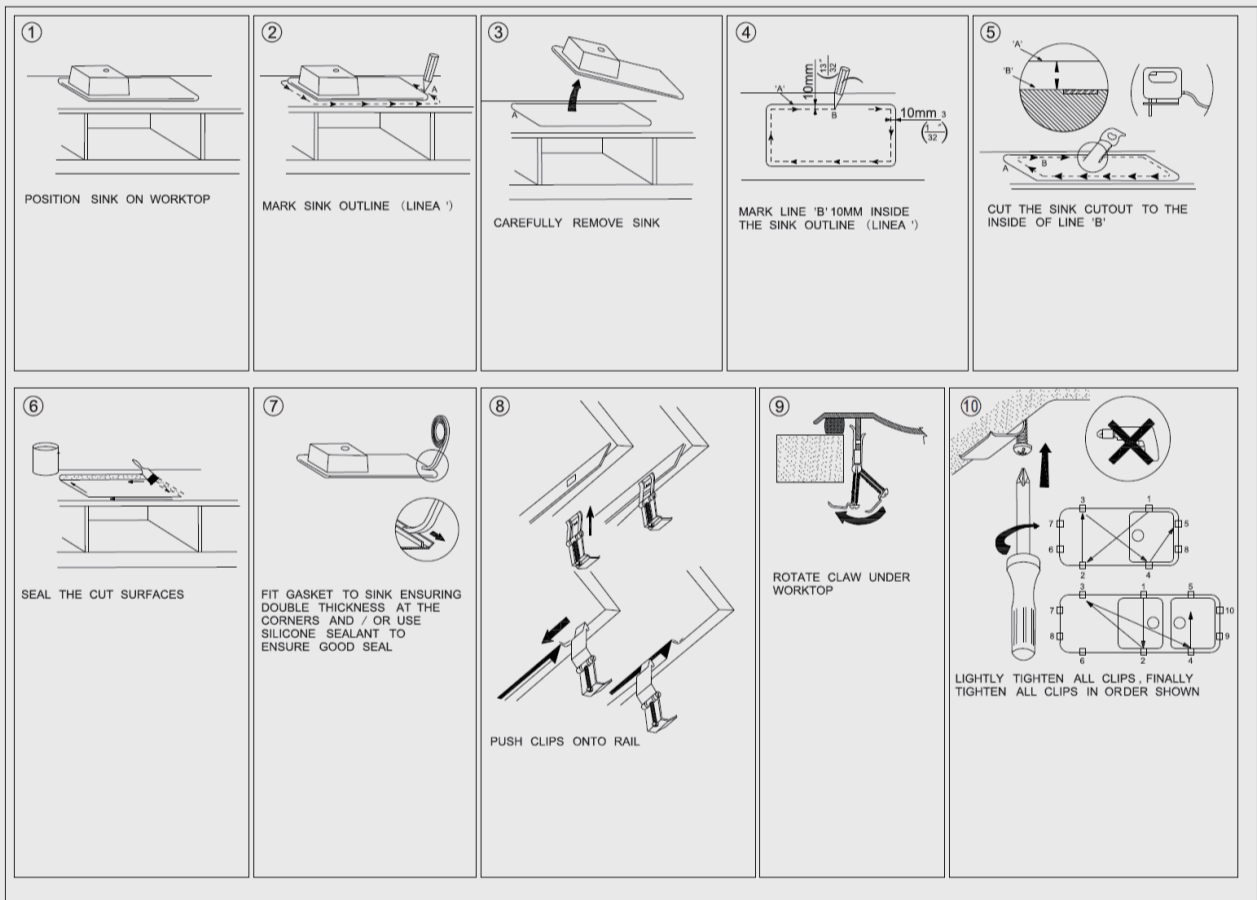

Stainless Steel Kitchen Sink

SKU: 4444RD.KS

www.aquaperla.com.au

SPECIFICATION

Color Availability: Chrome

Material: Stainless Steel

Dimension: 440mmL x 440mmW x 230mmH

Weight: 7.5 KG

Package Size: 510*510*300 mm

Spec.: Stainless Steel Kitchen Sink

Installation: Top / Flush / Under-mount

Instructions for Top Mounted Sinks

Instructions for Under Mounted Sinks

CLEANING RECOMMENDATIONS

This product should not be cleaned with abrasive materials. Damage caused by any improper treatment is not covered by the product warranty - refer to Warranty Conditions on our website: www.aquaperla.com.au