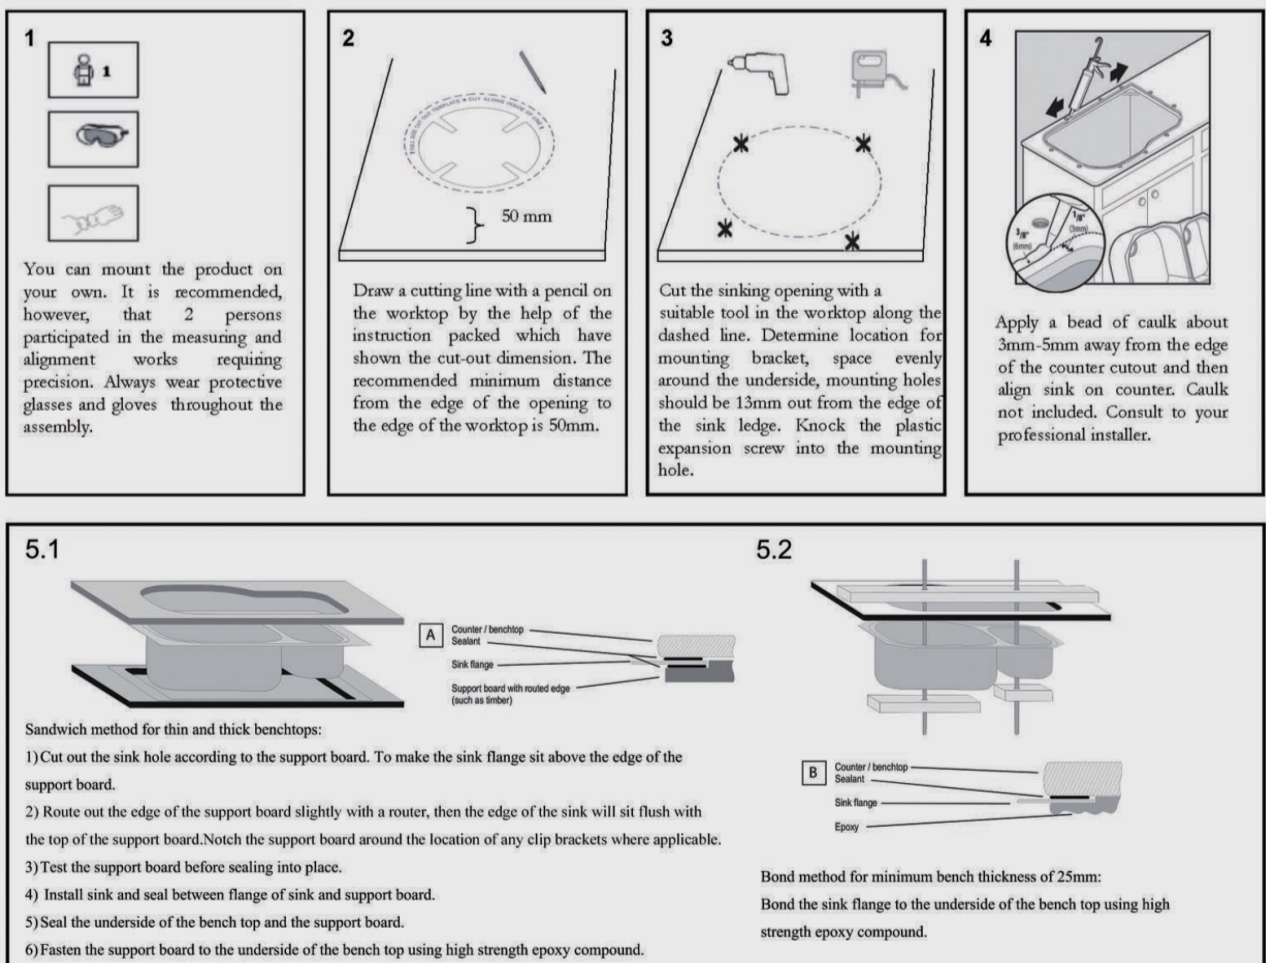

Package Size: 510*510*300 mm

Spec.: Stainless Steel Kitchen Sink

Installation: Top / Flush / Under-mount

Instructions for Top Mounted Sinks

Instructions for Under Mounted Sinks

CLEANING RECOMMENDATIONS

This product should not be cleaned with abrasive materials. Damage caused by any improper treatment is not covered by the product warranty - refer to Warranty Conditions on our website: www.aquaperla.com.au