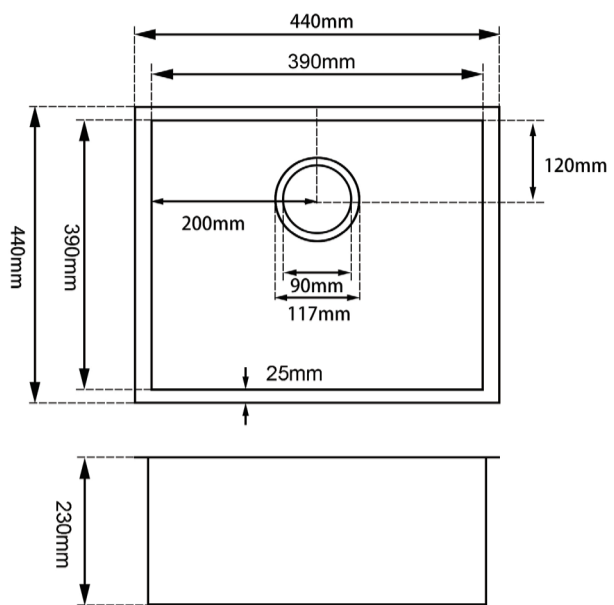

Stainless Steel Kitchen Sink

SKU: 4444RD.KS

www.aquaperla.com.au

SPECIFICATION

Color Availability: Chrome

Material: Stainless Steel

Dimension: 440mmL x 440mmW x 230mmH

Weight: 7.5 KG

Package Size: 510*510*300 mm

Spec.: Stainless Steel Kitchen Sink

Installation: Top / Flush / Under-mount

Instructions for Top Mounted Sinks

Instructions for Under Mounted Sinks

CLEANING RECOMMENDATIONS

This product should not be cleaned with abrasive materials. Damage caused by any improper treatment is not covered by the product warranty - refer to Warranty Conditions on our website: www.aquaperla.com.au

Disclaimer: Products in this specification manual must by regulation, be installed by licensed and registered trade people. The manufacturer/ distributor reserves the right to vary specifications or delete models from their range without prior notification. Dimensions are nominal measurements only. Dimensions and set-outs listed are correct at time of publication however the manufacturer/ distributor takes no responsibility for printing errors.